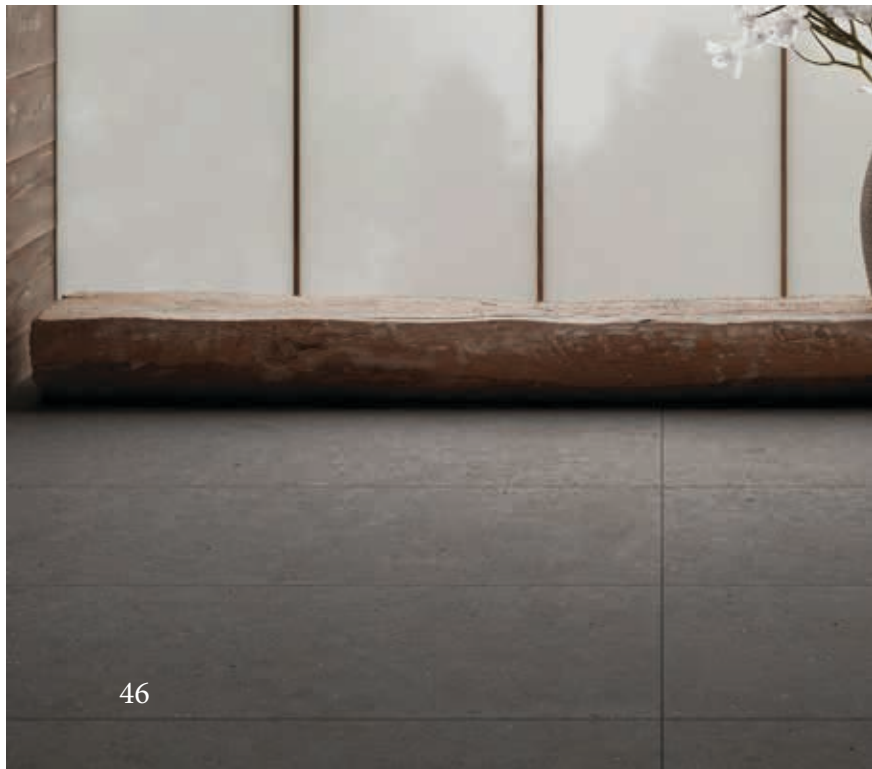

## Specifications

Size	90x90cm
Material	Glazed Rectified Porcelain
Finish	Matt (R10 / PTV36+)
Use	Wall & Floor

Somport

Light Grey