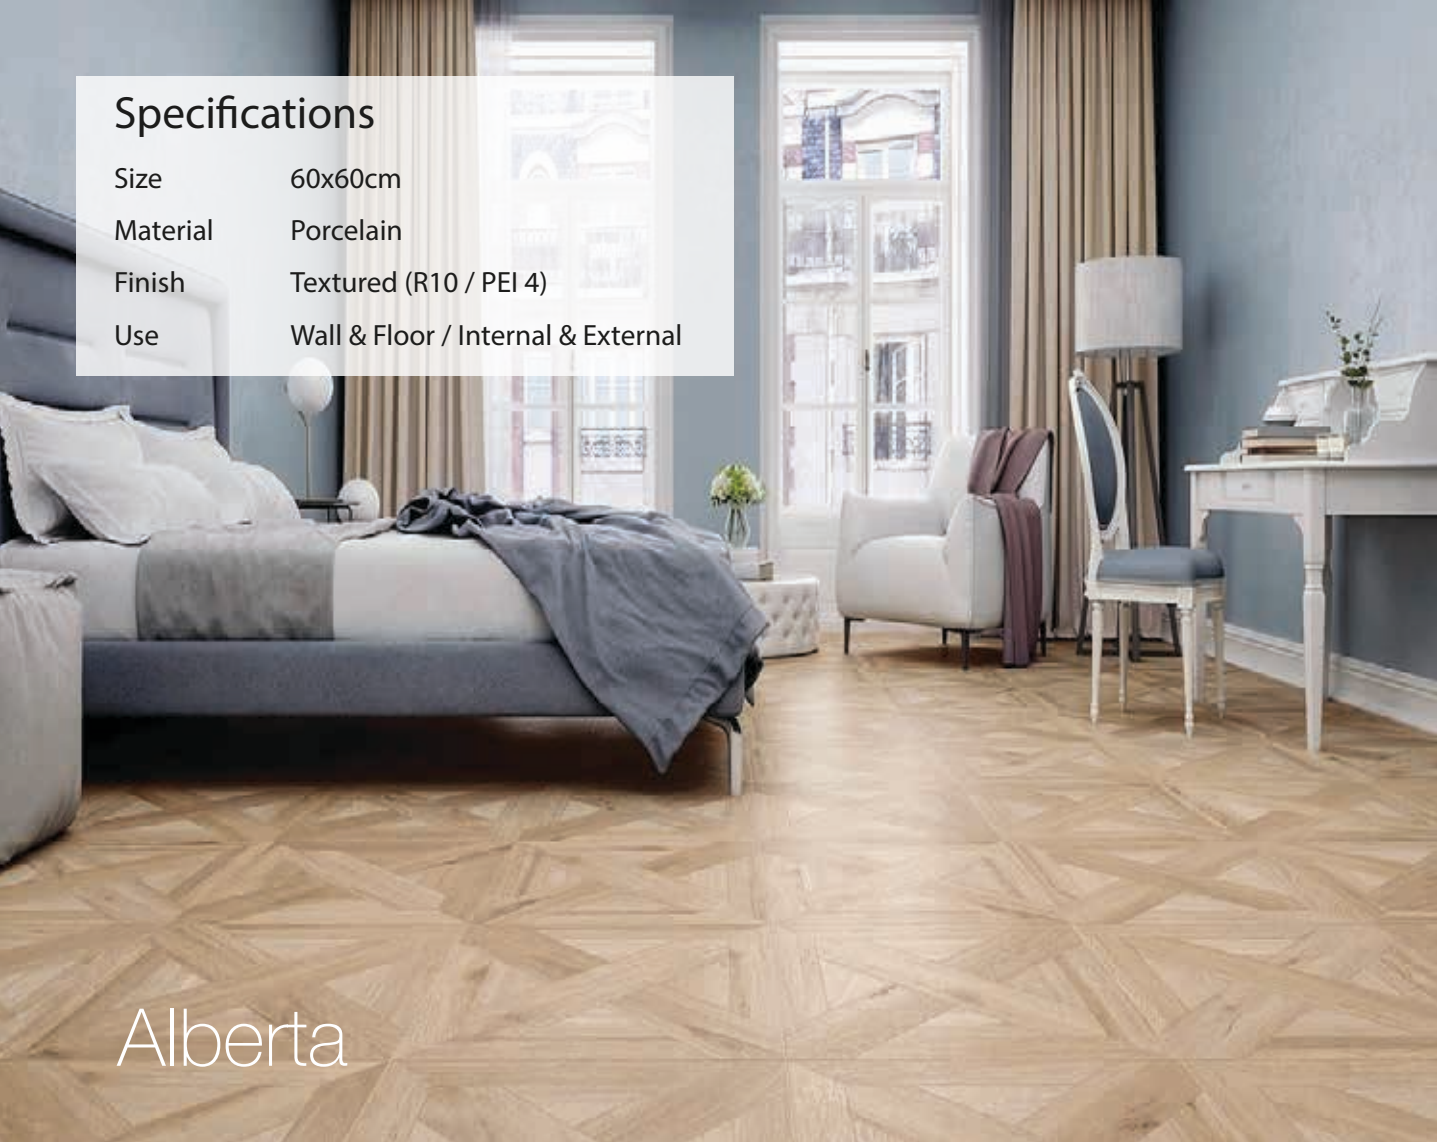

Specifications

Size	60x60cm
Material	Porcelain
Finish	Textured (R10 / PEI 4)
Use	Wall & Floor / Internal & External

Alberta