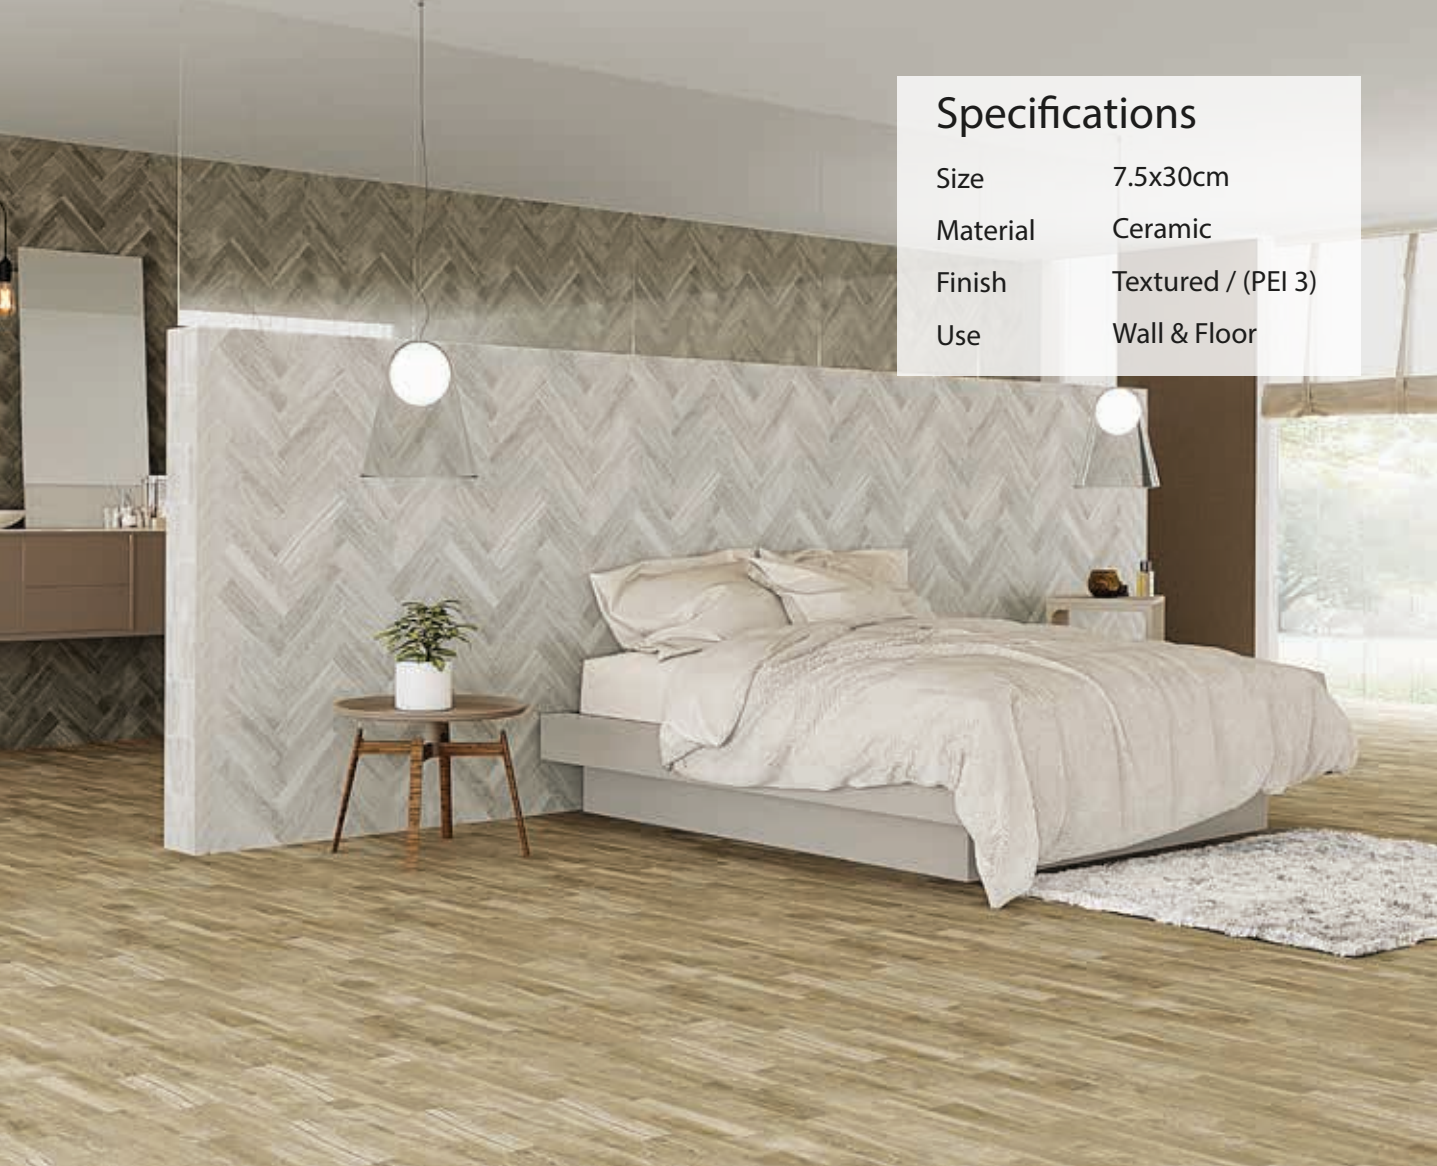

Specifications

Size	7.5x30cm
Material	Ceramic
Finish	Textured / (PEI 3)
Use	Wall & Floor