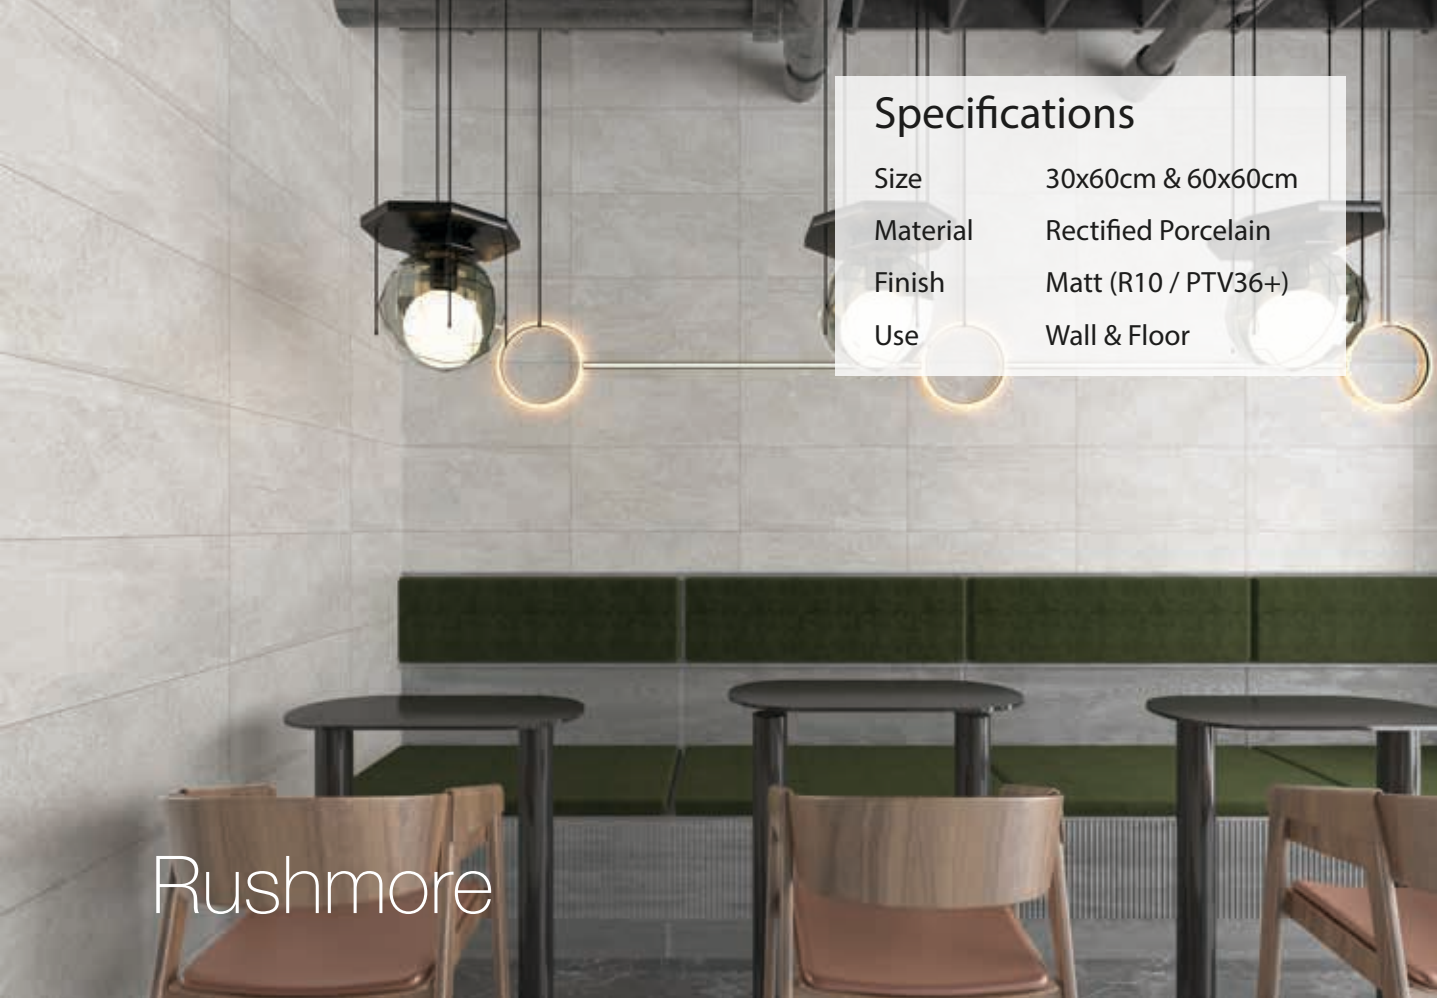

Specifications	
Size	30x60cm & 60x60cm
Material	Rectified Porcelain
Finish	Matt (R10 / PTV36+)
Use	Wall & Floor

Rushmore