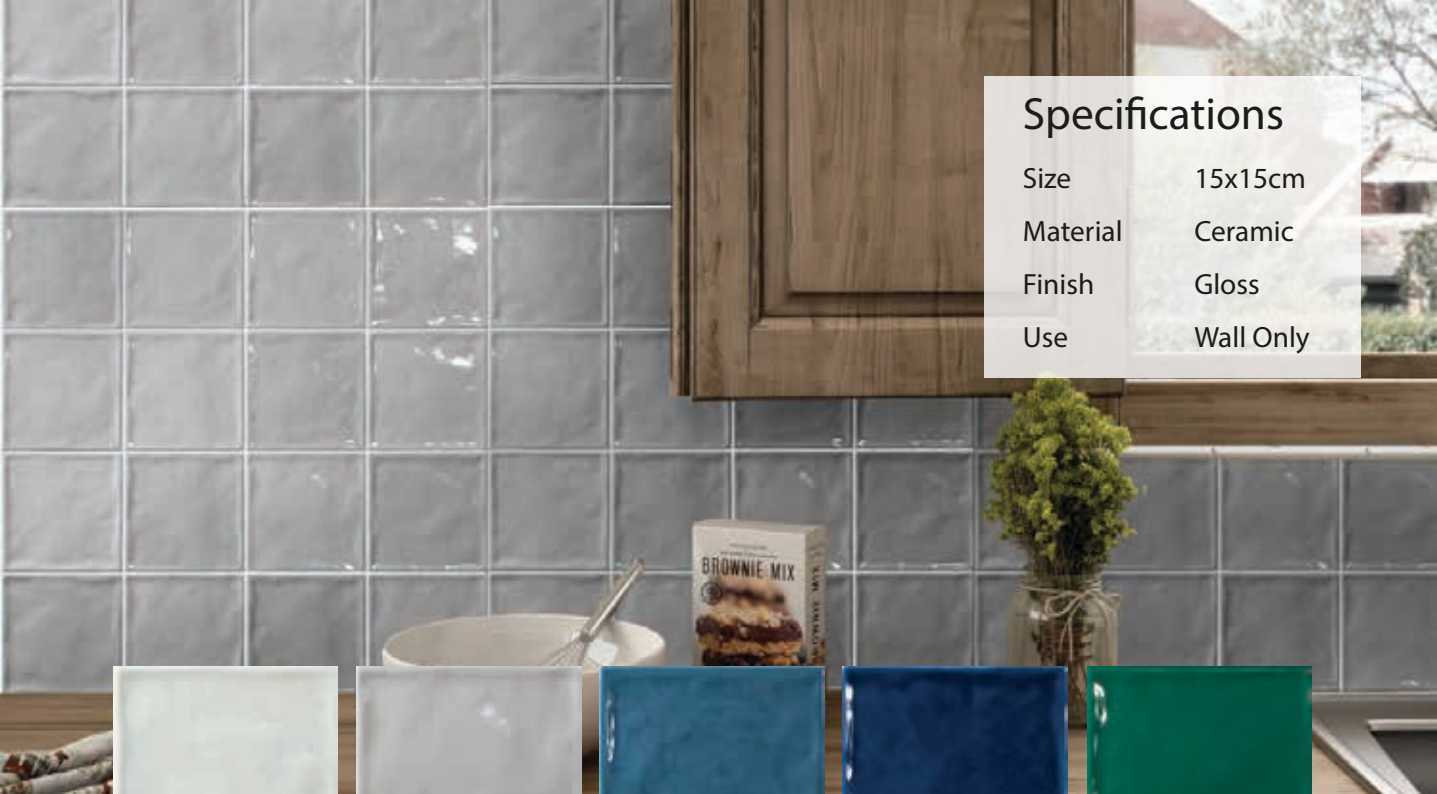

## Devon Liso

Slate Grey

Arctic Grey

Fern

Honey

Specifications	
Size	15x15cm
Material	Ceramic
Finish	Gloss
Use	Wall Only

Chic Neutro

Chic Gris