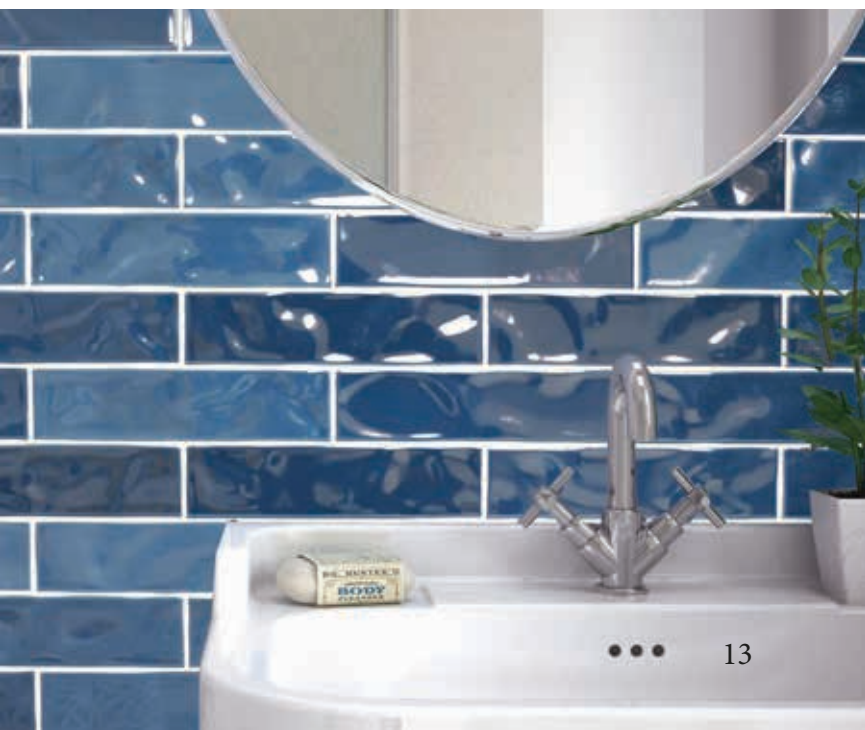

Fashion

Specifications

Size	7.5x30cm
Material	Ceramic
Finish	Gloss
Use	Wall Only