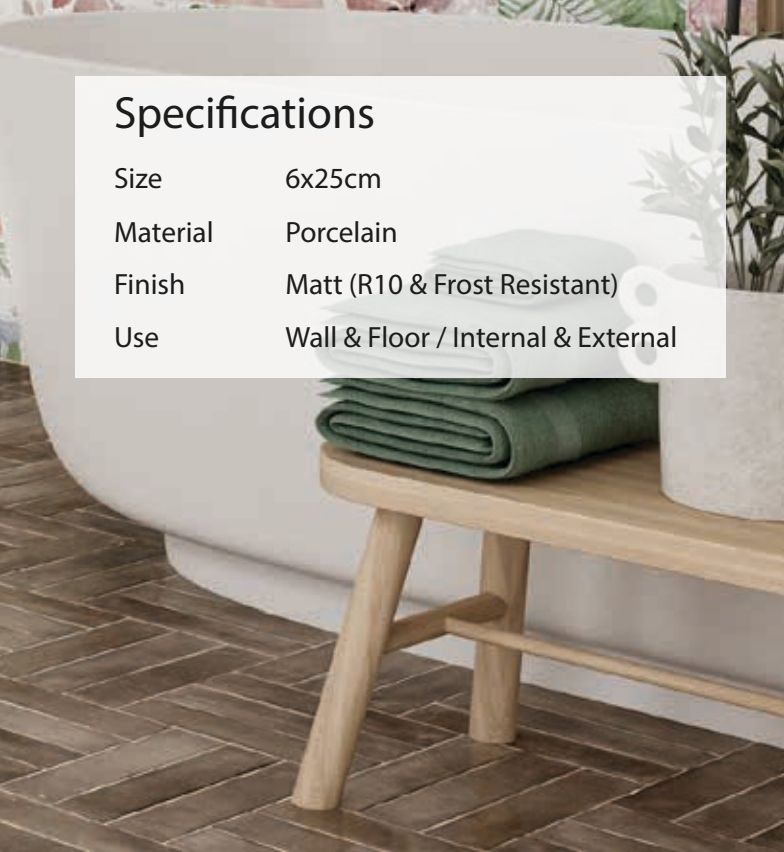

Specifications

Size	6x25cm
Material	Porcelain
Finish	Matt (R10 & Frost Resistant)
Use	Wall & Floor / Internal & External

Cotto