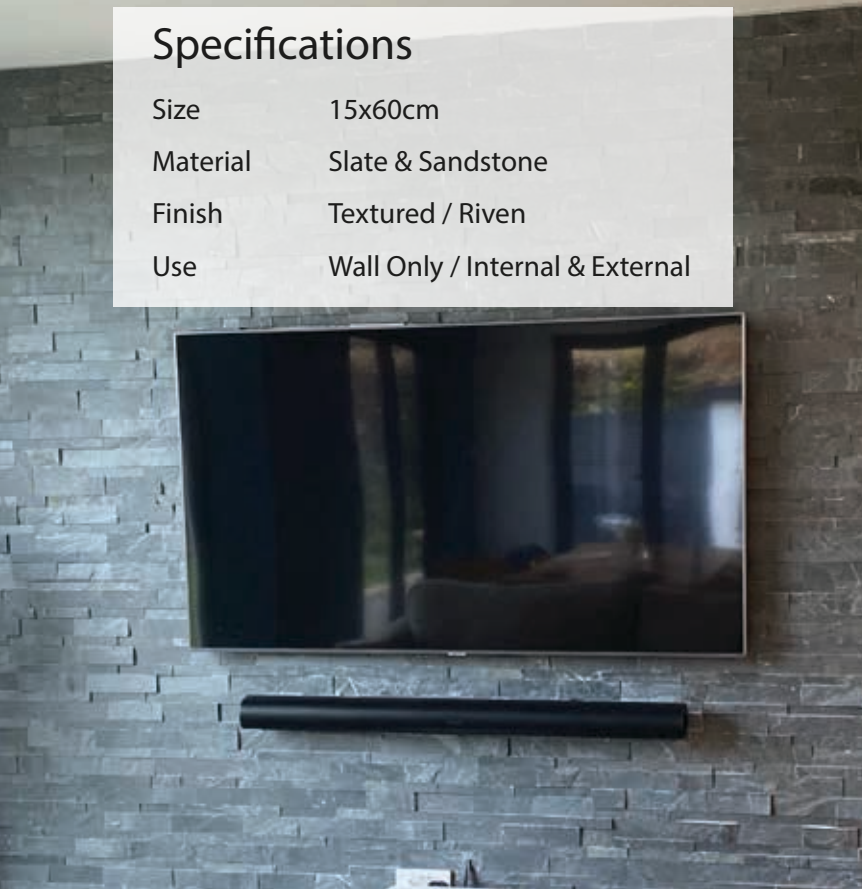

Specifications

Size	15x60cm
Material	Slate & Sandstone
Finish	Textured / Riven
Use	Wall Only / Internal & External