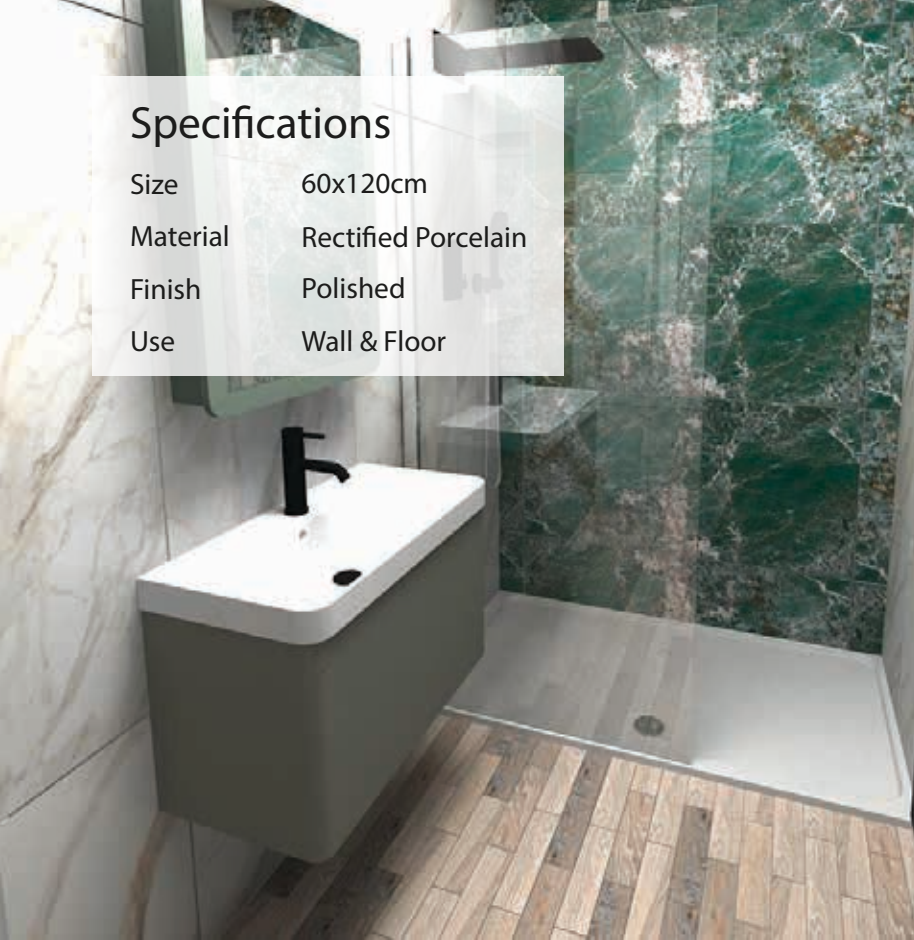

Specifications

Size	60x120cm
Material	Rectified Porcelain
Finish	Polished
Use	Wall & Floor