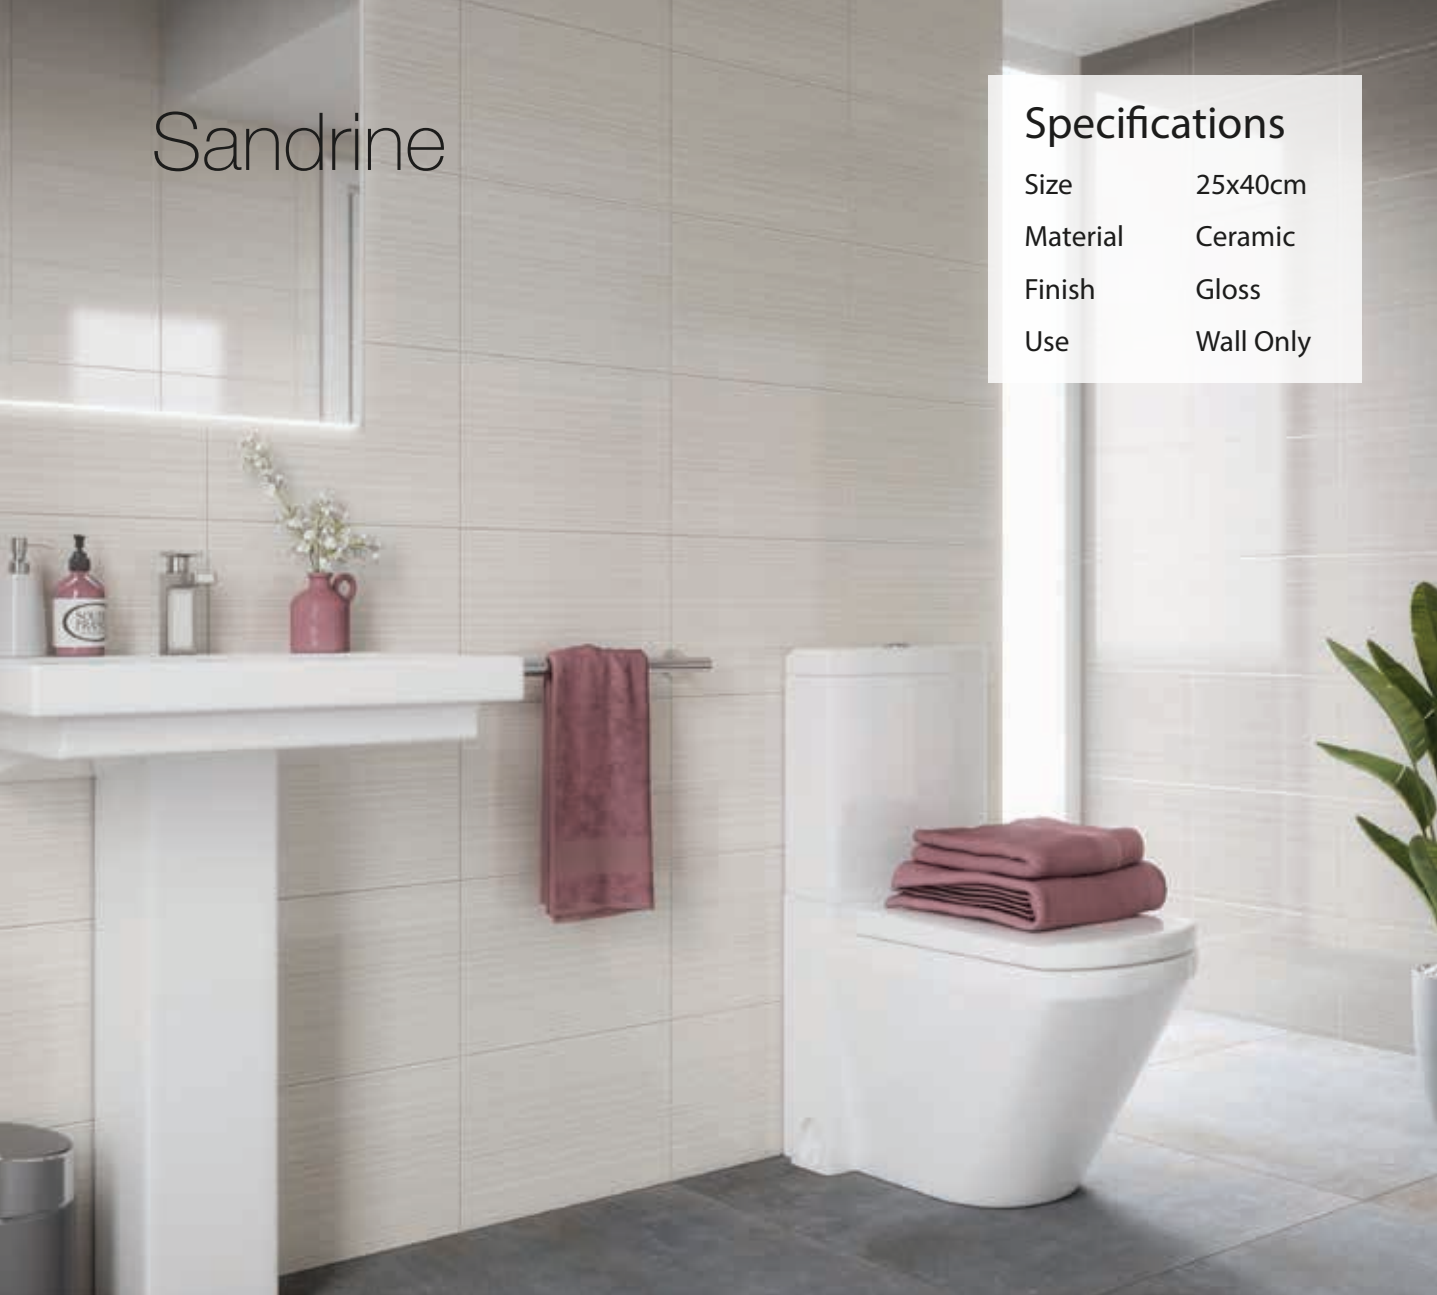

Sandrine

Specifications

Size	25x40cm
Material	Ceramic
Finish	Gloss
Use	Wall Only

Blanco