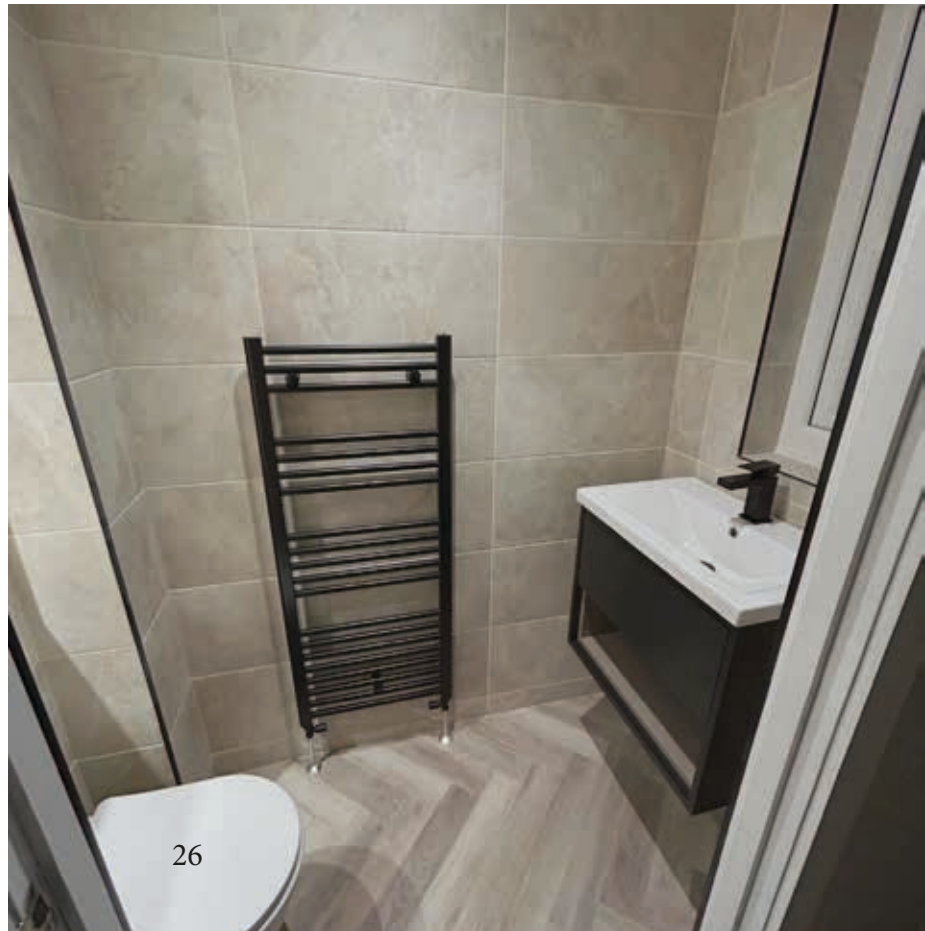

## Specifications

Size	30x60cm
Material	Glazed Porcelain
Finish	Matt
Use	Wall & Floor