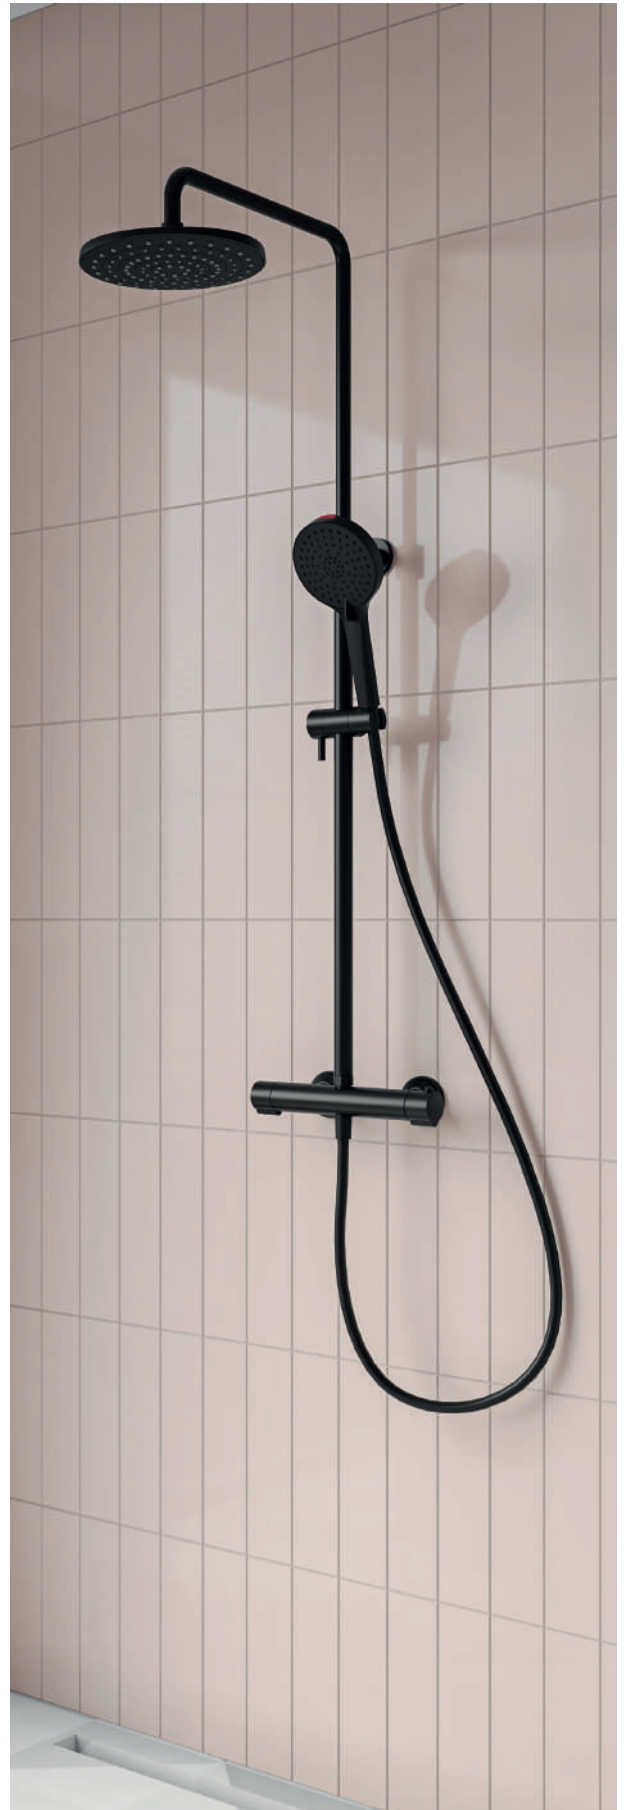

Shower Columns

Surface mount shower columns remain a popular and practical choice today. Flova's versatile range caters to consumers seeking various options and functions for a straightforward and luxurious shower experience.

Your bathroom, your choice

Eight colour options to choose from

Complete peace of mind

Thermostatic anti-scald technology

Water saving

Air-Mixed technology

Easy to clean

Rubber nozzles, simply wipe clean

Effortless installation

Compatible Easy Fix Kit with height adjustment