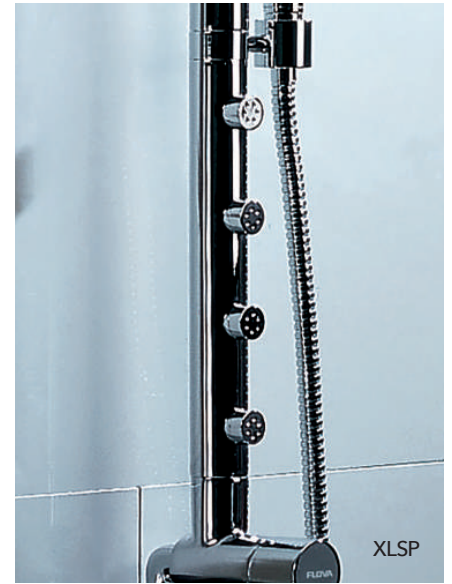

Body jets
A superior showering experience