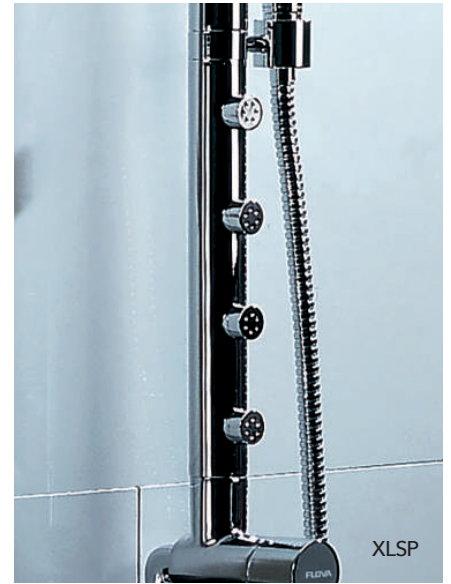

LVSS £130
Slide rail - round plate
· Excludes shower kit
· Requires wall outlet elbow

XLSP

Adjustable height
Set your shower to your desired height

Air-Mixed Rainshower
23% water saving

Cool to touch
Safety is paramount