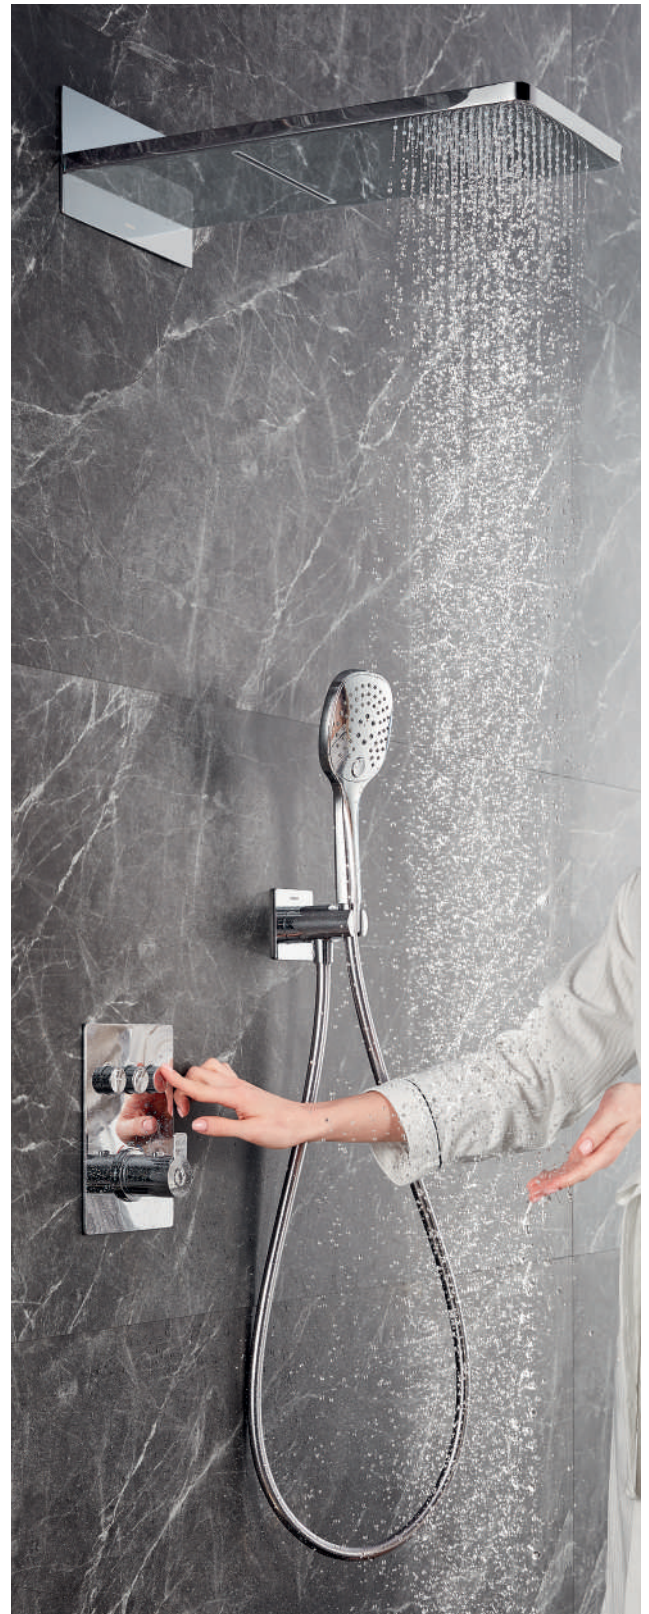

GoClick® GoBox

Universal for 2 or 3 outlets

The shower to transform dreams into reality.

Scan the QR Code for
installation video

GoClick® technology

Instant flow with the click of a button

Award winning

Bathroom product innovation of the year

Effortless installation

Built in spirit level, easy fit GoBOX

Endurance tested

Tested to over 1.2 million cycles

Complete peace of mind

Thermostatic anti-scald technology

One box fits all

Select the GoBOX and your finishing set

First fix - The GoBOX

GOBOX-UNI

£355

GoClick® thermostatic 2 or 3 outlet GoBOX

· High pressure >1.0

· Requires finishing set

Not compatible with a positive head pump