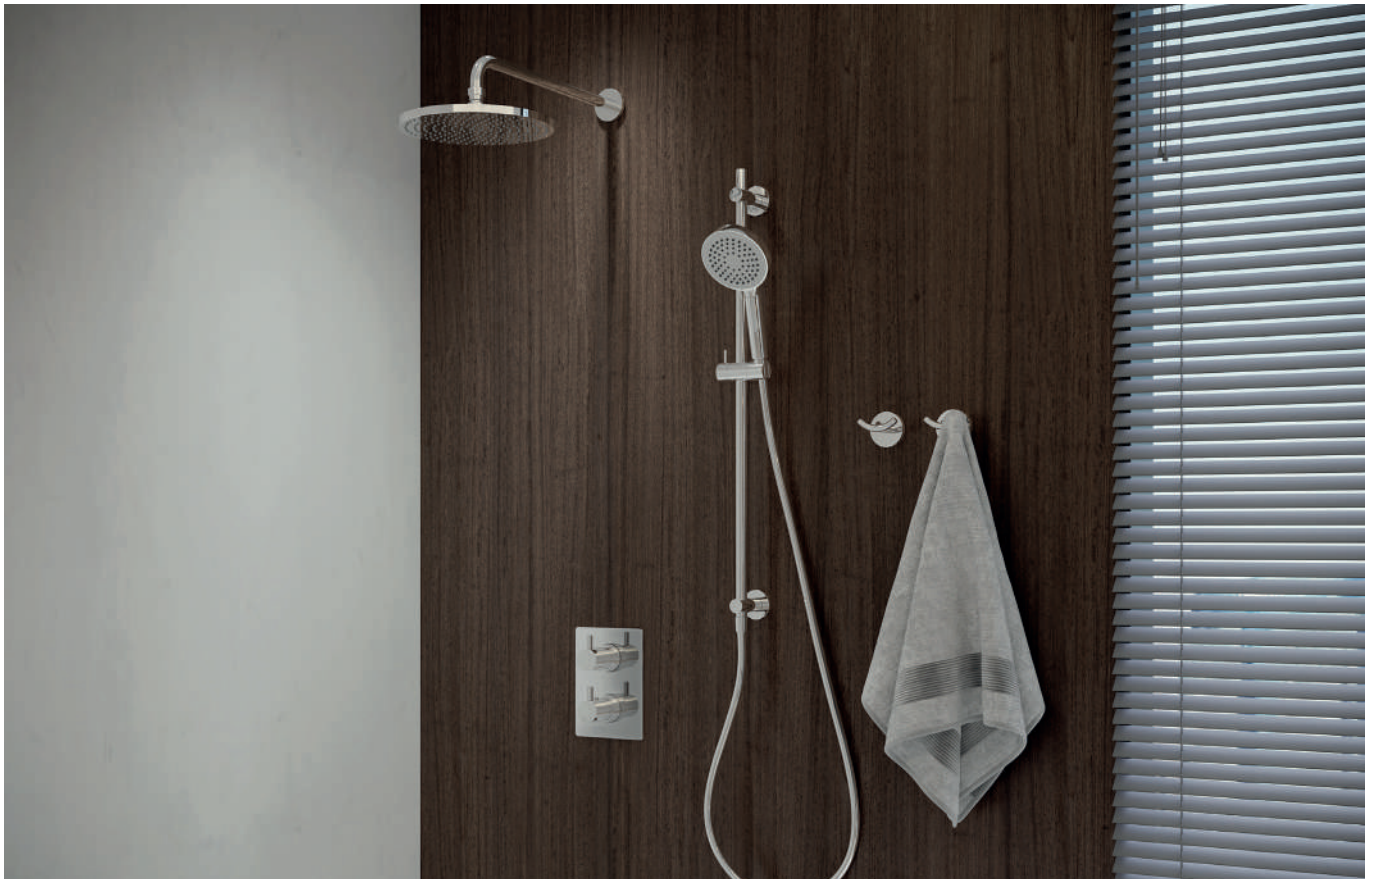

LVCSV £142

Concealed shut off valve

- Medium pressure >0.5
- Requires separate temperature control

LV4WDIV £185

3-way diverter valve only

- Medium pressure >0.5
- Requires separate temperature control

Scan here