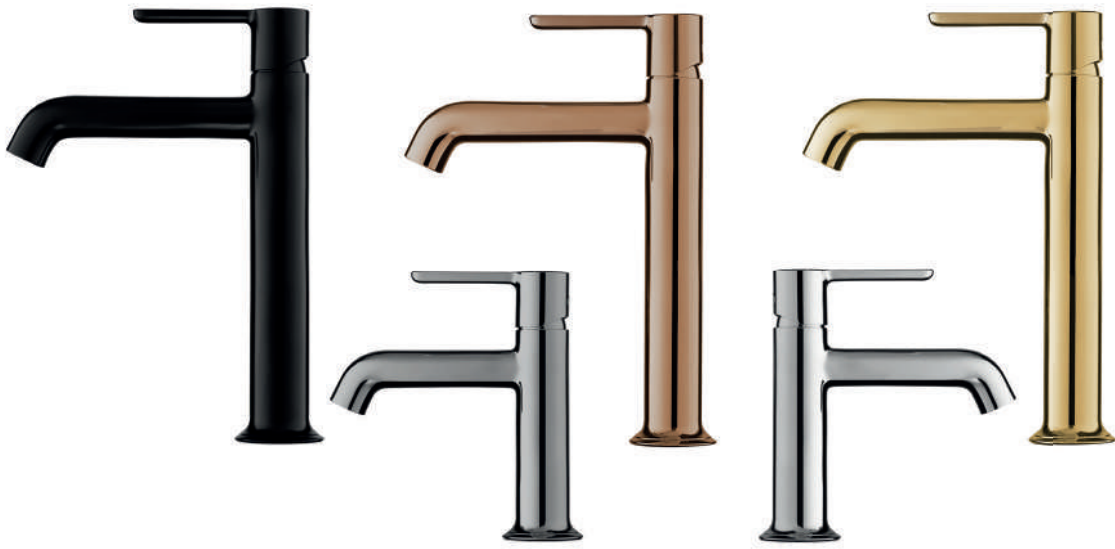

ACCESSORIES

SOFIJA	270
LYNN	272
RACKS	273
LIBERTY	274
COCO	276

KITCHEN TAPS

● Diamond Chrome 282

MOONLIGHT

Pure & Simplistic

Five timeless finishes, tailored for you.

The brand new MOONLIGHT collection, where elegance and classic design intertwine. With 232 items available in five finishes, each piece embodies a sense of pure, simplistic beauty, inviting you into a realm of timeless refinement.