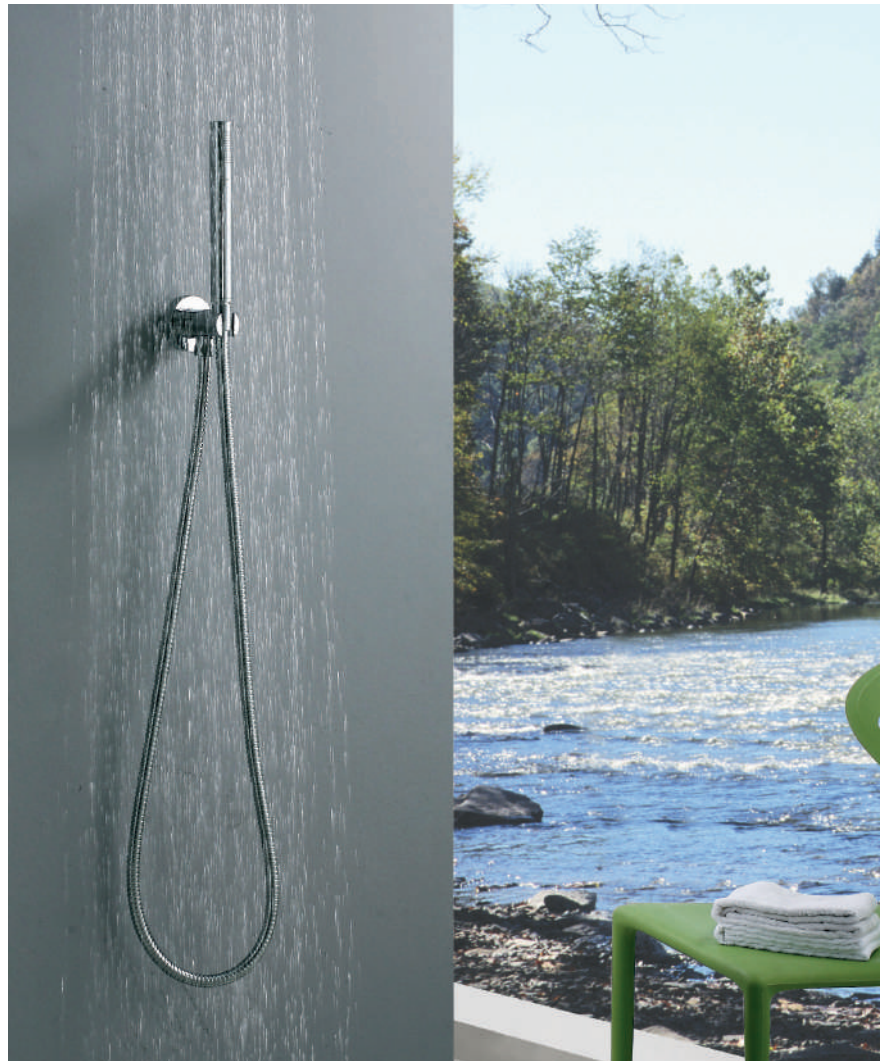

KILVSA-SQ £72
Wall mounted 400mm shower arm - square plate

KI08 £42
120mm ceiling arm

ANHSS £113
Round pencil handshower kit
 · Low pressure >0.2

ANHSS-SQ £133
Square pencil handshower kit
 · Low pressure >0.2

KI8812A £58
Wall outlet with handset holder - square plate

FVKI120 £25
Diamond Chrome round wall outlet elbow

KI201D £29
Smooth PVC 1.5m shower hose

LVSSWO £140
Slide rail with integral wall outlet - round plate