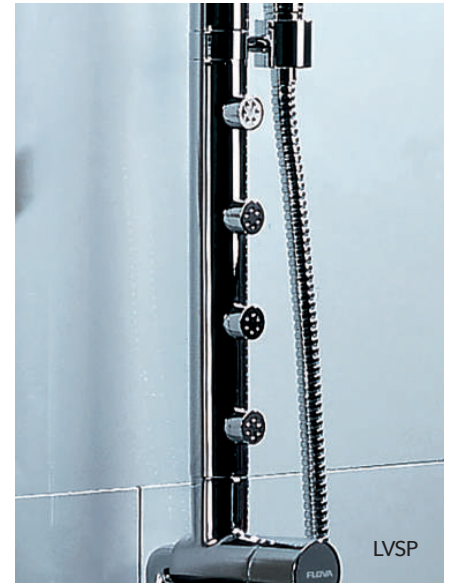

Body jets
A superior showering experience