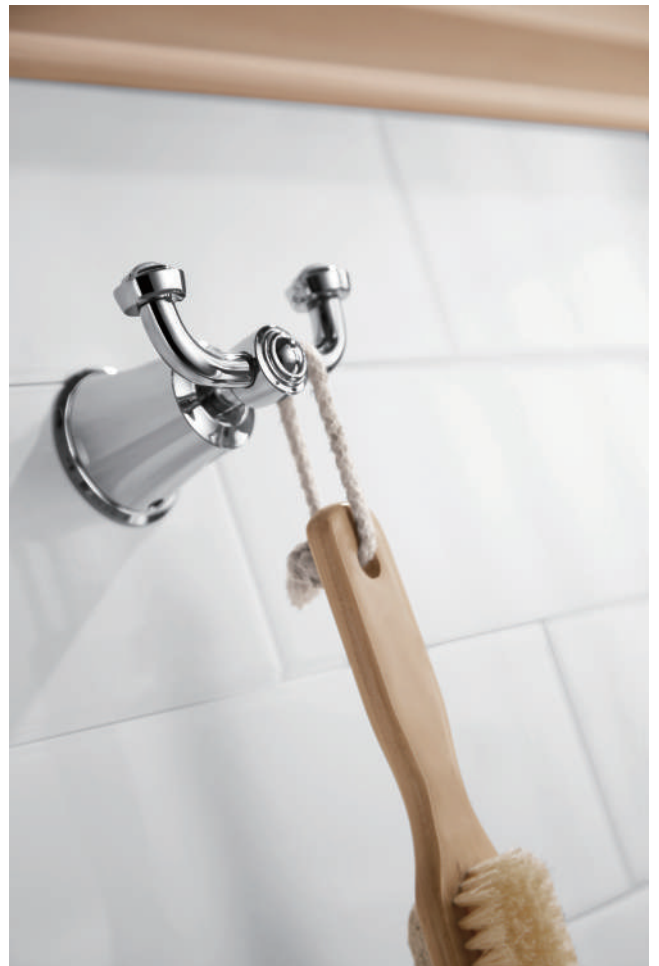

LI8988 £50
Robe hook

LI8987 £55
Glass soap dish

LI8989B £72
Toilet roll holder

LI8989 £85
Toilet roll holder with shelf

LI8986 £55
Glass tumbler

LI8985 £72
Towel ring

LI8990 £92
Toilet brush & holder

LI8982 £130
Double towel bar