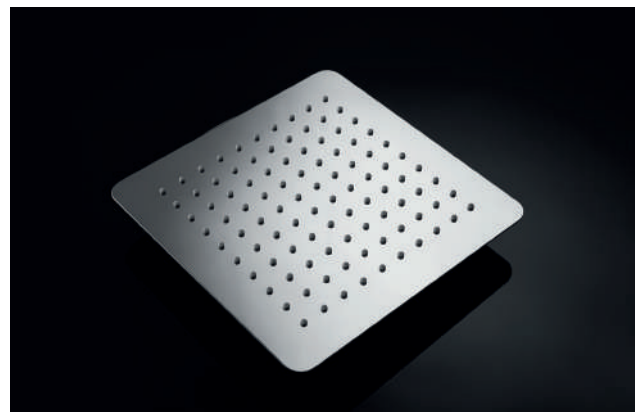

KI015A £195
250mm slimline rainshower
· Low pressure >0.2
· Diamond Chrome