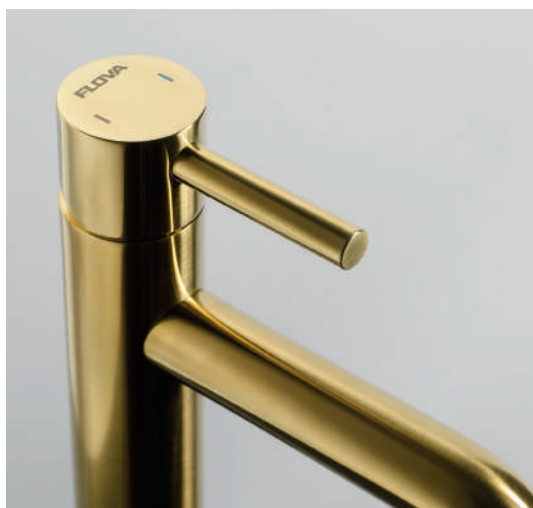

BRB-CO8906-6
Towel ring

£84

BRB-CO8907-1
Toilet roll holder

£67

BRB-CO8906-21
Toilet brush & holder

£115

LEVO

Brushed Gold

Brushed Gold stands as a vibrant and bold statement within the LEVO collection, adding a touch of vibrancy and making a notable impact. Its timeless elegance transforms spaces into expressions of refined sophistication.