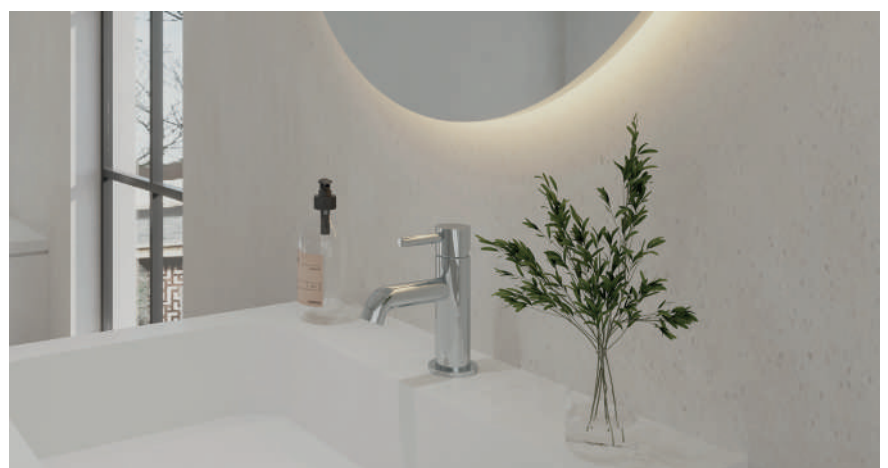

MB9235 £62

Minimalist chrome bottle trap and pipe

LVBF £330
2-hole deck mounted bath filler
 · Low pressure >0.2

LVBSM £415
2-hole deck mounted bath shower mixer
 · Low pressure >0.2
 · Includes shower kit with 1.5m hose