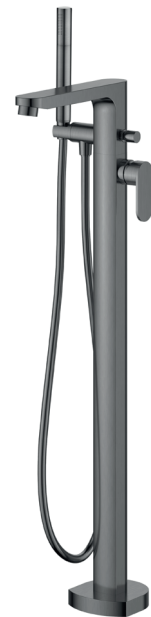

GM-LVSPOUT £115
Round 170mm bath spout
· Low pressure >0.2

GM-ANDMS £157
Deck mounted pull out shower set
· 1.8m pull out hose

GM-BF1865 £160
Bath overflow filler with clicker waste
· Low pressure >0.2

GM-CB1840 £120
Bath clicker waste with overflow

GM-SMTBSM £1800
Floor standing bath and shower mixer
· High pressure >1.0
· Includes easyfit SmartBOX