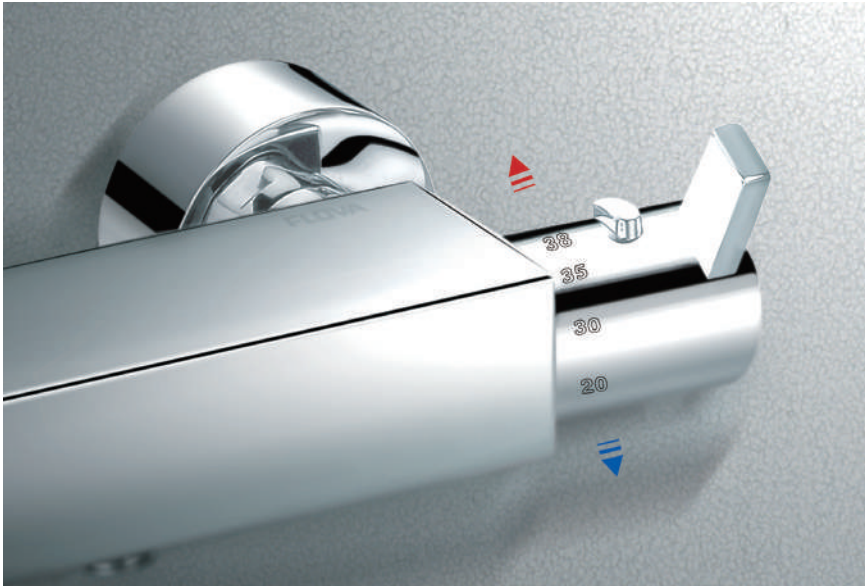

KIQUUSA £85

Wall mounted 400mm shower arm - square plate

KI010 £50

120mm square ceiling mounted shower arm

See page 254 for more information

STTBV

£490

Exposed thermostatic bar valve