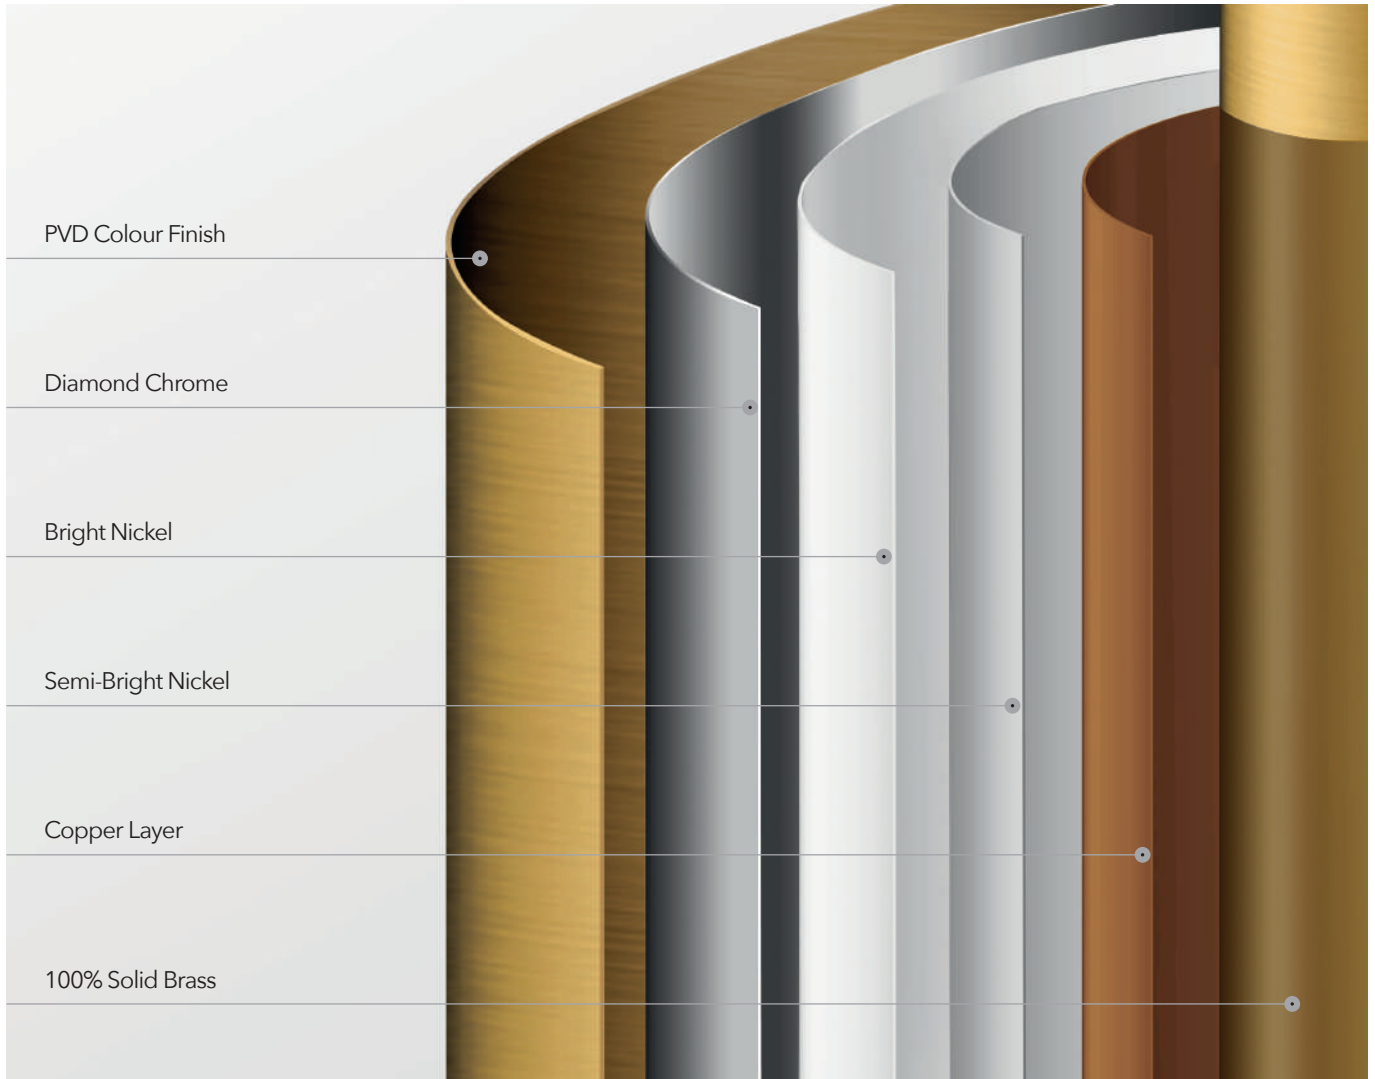

Register your product and receive a comprehensive **15 YEAR** guarantee.

Scan here

LAYERS TO PERFECTION

Six steps for **strength & longevity**

The meticulous process of our **in-house** plating is highly **effective** in preventing corrosion, resisting oxidation, and exhibiting excellent wear **resistance**.

Flova's **unique** coating technology not only brings more **durable** products but also provides you with a **variety** of bathroom colour matching solutions.

CONTENTS

MOONLIGHT

Introducing MOONLIGHT 8

- Diamond Chrome 12
- Gun Metal 20
- Matt Black 28
- Brushed Bronze 36
- Brushed Brass 44