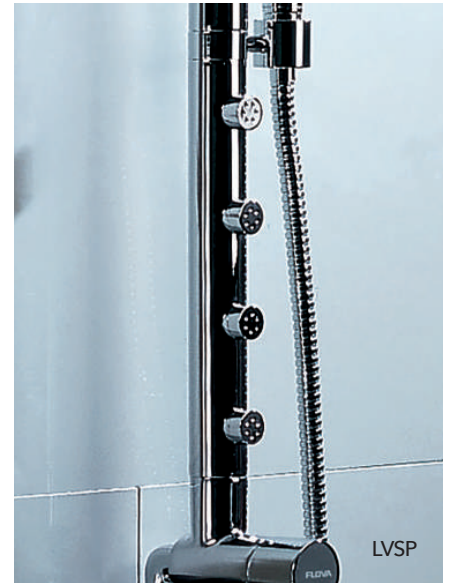

Adjustable height
Set your shower to your desired height

Easy to clean
Rubber nozzles simply wipe clean

Cool to touch
Safety is paramount

Body jets
A superior showering experience

Single-Function

LVBVPACK2 £635
Thermostatic exposed bar valve with slide rail kit