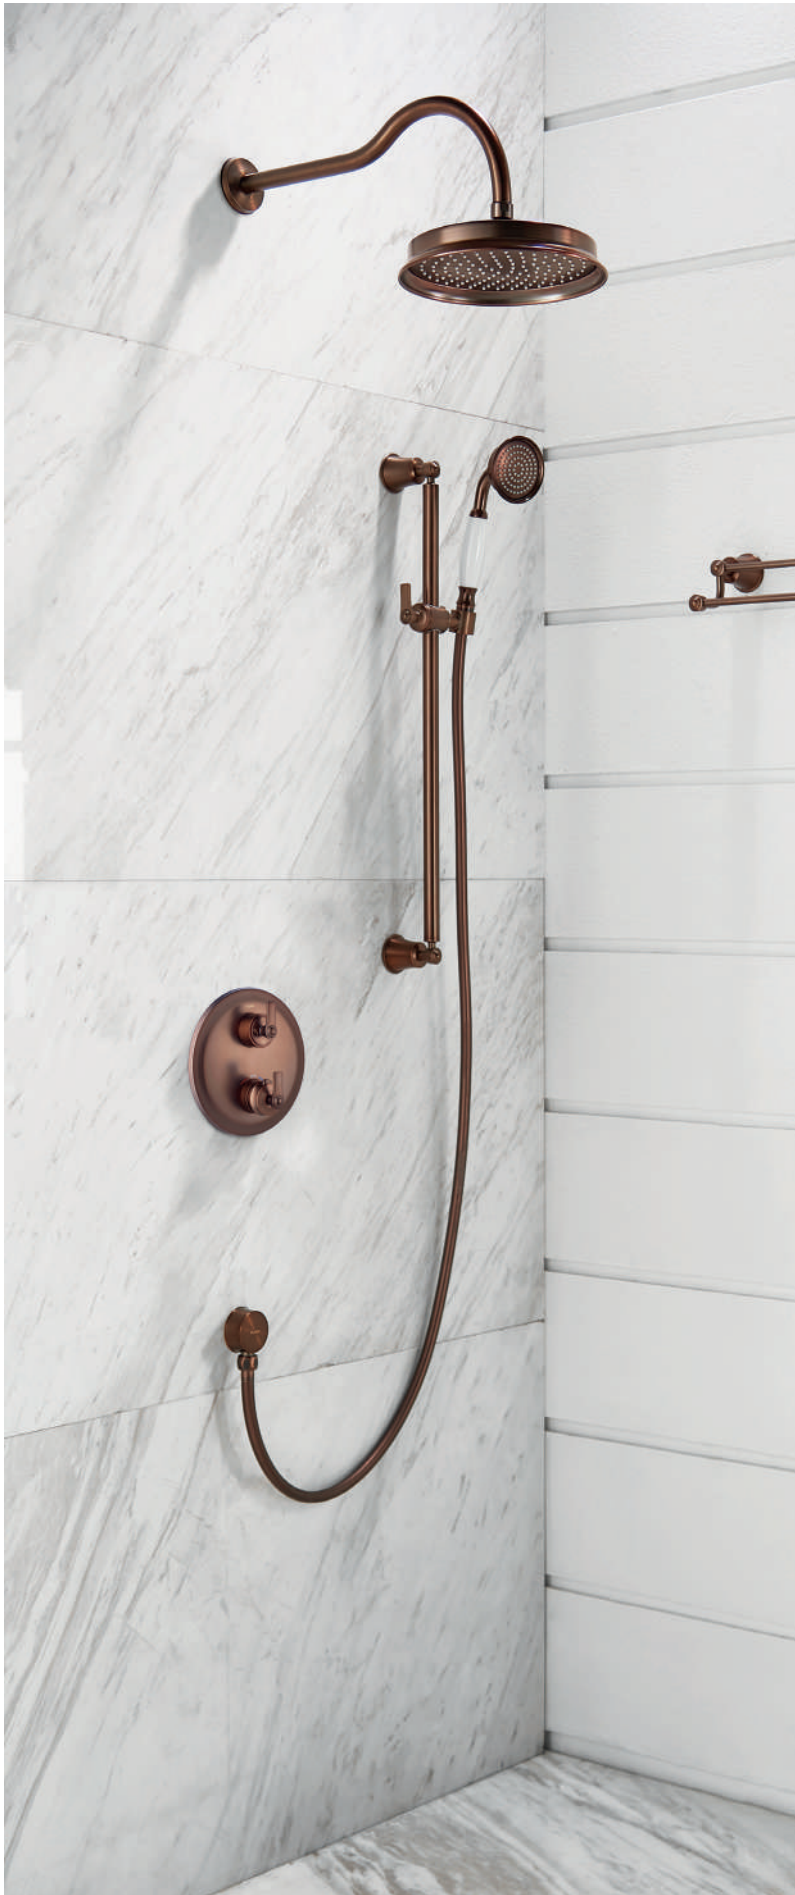

- Medium pressure >0.5

KILISA-ORB £148

Wall mounted shower arm

KI09-ORB £91

Traditional ceiling mounted shower arm

KI040-ORB £84
Traditional single
function handshower

KI201D-ORB £48
Smooth PVC 1.5m
shower hose

FVKI117-ORB £34
Traditional swivel
handset holder

KIL120-ORB £46
Traditional wall outlet
elbow

LISFSS-ORB £338
Slide rail set excluding
wall outlet
• Low pressure >0.2
• Smooth 1.5m hose
• Requires wall outlet elbow