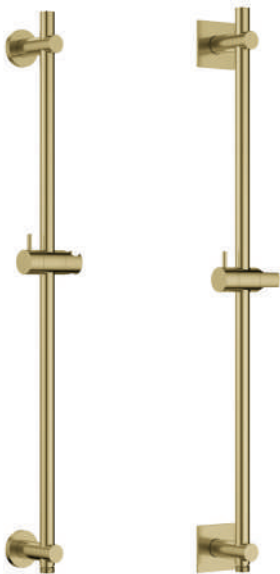

BRB-KI026A £300

Round 250mm solid brass Air-Mixed rainshower

- Medium pressure >0.5

BRB-KILVSA £100

Wall mounted 400mm shower arm - round plate

BRB-KILVSA-SQ £100

Wall mounted 400mm shower arm - square plate

BRB-KI08 £65

120mm ceiling arm

BRB-KI575A £145
Round pressure boost handshower

BRB-KI575B £145
Square pressure boost handshower

BRB-KI576 £78
2-function pencil handshower

BRB-KI573 £42
5-function ABS handshower

BRB-LVSSWO £215
Slide rail with integral wall outlet - round plate

BRB-LVSS £205
Slide rail - round plate

BRB-LVSSWO-SQ £215
Slide rail with integral wall outlet - square plate
• Excludes shower kit
• Includes wall outlet

BRB-LVSS-SQ £205
Slide rail - square plate
• Excludes shower kit
• Requires wall outlet elbow

BRB-KI120A £64
Wall outlet with handset holder - round plate

BRB-KI8812A £80
Wall outlet with handset holder - square plate