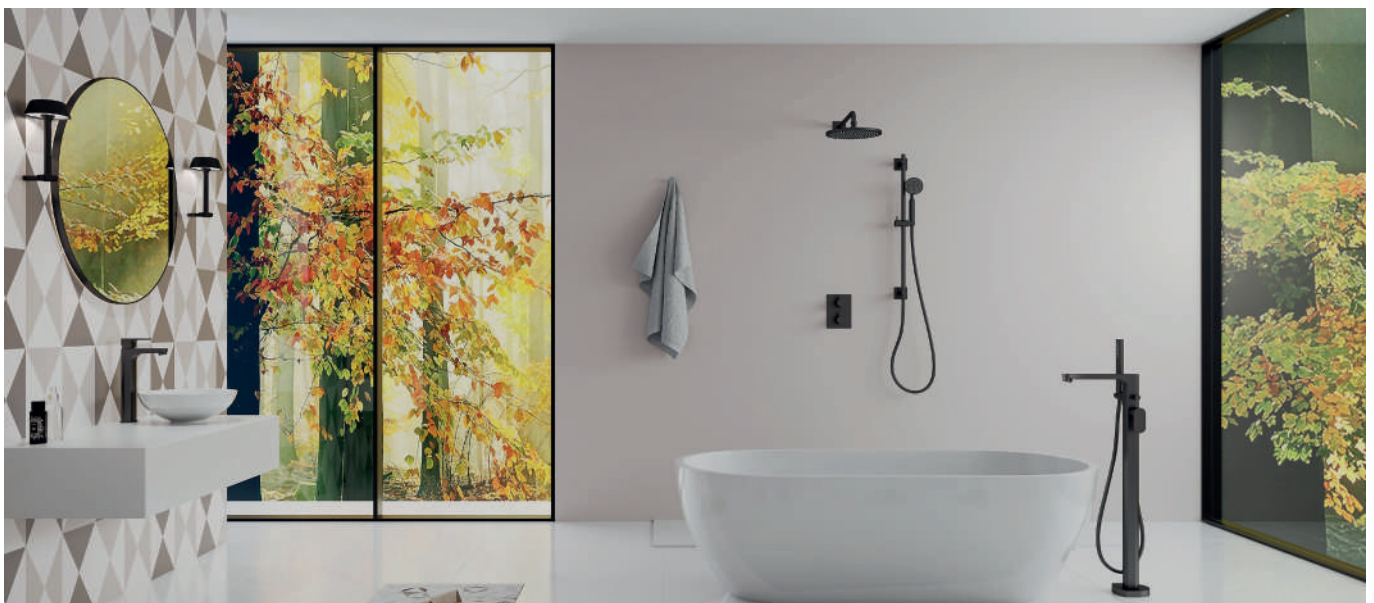

- Medium pressure >0.5

MB-KILVSA £100

Wall mounted 400mm shower arm - round plate

MB-KILVSA-SQ £100

Wall mounted 400mm shower arm - square plate

MB-KI08 £65

120mm ceiling arm

MB-KI575A £145
Round pressure boost
handshower

MB-LVSSWO-SQ £215
Slide rail with integral wall outlet
- square plate
· Excludes shower kit
· Includes wall outlet

MB-LVSS-SQ £205
Slide rail - square plate
· Excludes shower kit
· Requires wall outlet elbow