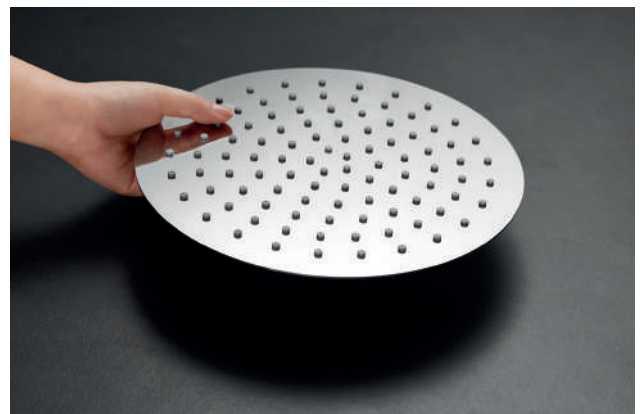

KI025 £125
200mm slimline rainshower
 · Low pressure >0.2
 · Diamond Chrome

KI025A £185
250mm slimline rainshower
 · Low pressure >0.2
 · Diamond Chrome

KI015 £130
200mm slimline rainshower
 · Low pressure >0.2
 · Diamond Chrome