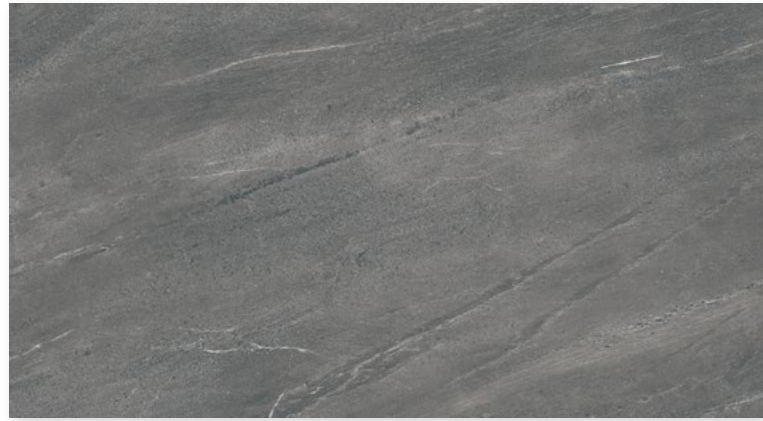

Rectified Matt Porcelain R11
2tpb | 30bpp | 22.39m²pp

Arena

Gris

Perla

Lavica Paver 60x120x2

Rectified Matt Porcelain R11
1tpb | 32bpp | 23m²pp

Arena

Gris