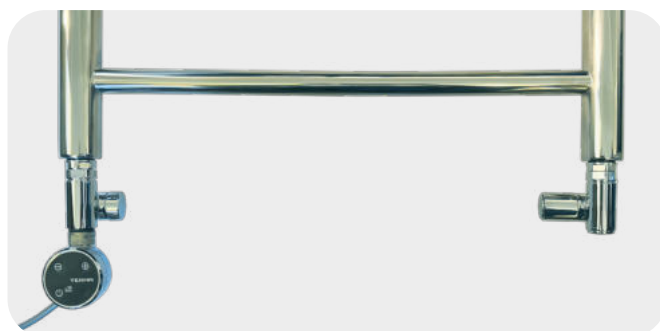

Black

White

Chrome

Recommended configuration using Hybrid valves.

Apollo

Product Code	Water Content (L)	Weight (KG)	Pipe Centres (mm) +/- 2mm	Pipe Centres from Wall (mm) +/- 2mm	Overall Projection (mm) +/- 2mm	Number of Bars
RXAP-0700500	2.5	6.5	465	67.5	85	6
RXAP-1050500	3.7	9.8	465	67.5	85	9
RXAP-1400500	4.9	13	465	67.5	85	12
RXAP-0590900	3.1	9.1	865	67.5	85	5