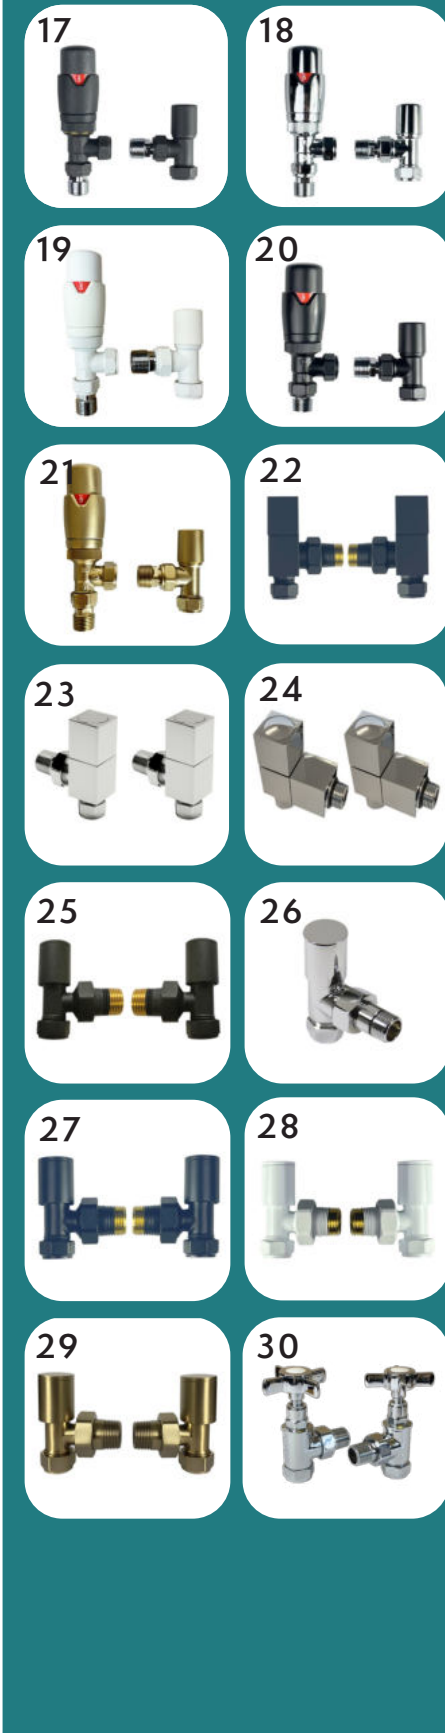

N.B. For all-electric options, elements will be fitted on the right-hand side, unless otherwise specified.

Corner Valves

Angled Valves

Straight Valves

	Item	Product Code	Qty	Finish	Price (£) ex VAT.	Price (£) inc VAT.
Corner Valves						
1	Thermostatic Black Pearl Corner Valve	RV-TRVPCKCV-BP	Set	Black Pearl	£61	£74
2	Thermostatic Chrome Corner Valve	RV-TRVPCKCV-CH	Set	Chrome	£76	£92
3	Thermostatic White Corner Valve	RV-TRVPCKCV-WH	Set	White	£83	£100
4	Thermostatic Black Corner Valve	RV-TRVPCKCV-BL	Set	Black	£83	£100
5	Thermostatic Brushed Brass Corner Valve	RV-TRVPCKCV-BR	Set	Brushed Brass	£99	£119
6	Thermostatic Hybrid (Dual Fuel) Chrome Corner Valve	RV-TRVDFCV-CH	Set	Chrome	£91	£110
7	Thermostatic Hybrid (Dual Fuel) Brushed Brass Corner Valve	RV-TRVDFCV-BR	Set	Brushed Brass	£109	£131
8	Hybrid (Dual Fuel) Chrome Circulus Corner Valve	RV-CVANDF01-CH	Set	Chrome	£64	£78
9	Hybrid (Dual Fuel) Brushed Brass Circulus Corner Valve	RV-CVANDF01-BR	Set	Brushed Brass	£83	£100
10	Circulus Black Pearl Corner Valve	RV-CVAN01-BP	Set	Black Pearl	£51	£61
11	Circulus Chrome Corner Valve	RV-CVAN01-CH	Set	Chrome	£51	£61
12	Circulus Black Corner Valve	RV-CVAN01-BL	Set	Black	£51	£61
13	Circulus Brushed Brass Corner Valve	RV-CVAN01-BR	Set	Brushed Brass	£66	£80
14	Square Chrome Corner Valve	RV-CVSQAN01-CH	Set	Chrome	£64	£78
15	Square Black Pearl Corner Valve	RV-CVSQAN01-BP	Set	Black Pearl	£58	£70
16	Square Black Corner Valve	RV-CVSQAN01-BL	Set	Black	£58	£70
Angled Valves						
17	Thermostatic Black Pearl Angled Valve	RV-TRVPCKAN-BP	Set	Black Pearl	£61	£74
18	Thermostatic Chrome Angled Valve	RV-TRVPCKAN-CH	Set	Chrome	£64	£78
19	Thermostatic White Angled Valve	RV-TRVPCKAN-WH	Set	White	£70	£85
20	Thermostatic Black Angled Valve	RV-TRVPCKAN-BL	Set	Black	£64	£78
21	Thermostatic Brushed Brass Angled Valve	RV-TRVPCKAN-BR	Set	Brushed Brass	£88	£106
22	Square Black Angled Valve	RV-SQAN-BL	Set	Black	£58	£70
23	Square Chrome Angled Valve	RV-SQAN-CH	Set	Chrome	£51	£61
24	Cube Chrome Angled Valve	RV-CU15AN03-CH	Set	Chrome	£76	£92
25	Circulus Black Pearl Angled Valve	RV-CI15AN01-BP	Set	Black Pearl	£37	£45
26	Circulus Chrome Angled Valve	RV-CI15AN01-CH	Each	Chrome	£18	£23
27	Circulus Black Angled Valve	RV-CI15AN01-BL	Set	Black	£37	£45
28	Circulus White Angled Valve	RV-CI15AN01-WH	Set	White	£37	£45
29	Circulus Brushed Brass Angled Valve	RV-CI15AN01-BR	Set	Brushed Brass	£50	£60
30	Traditional Chrome Angled Cross Head Valve	RV-TRDAN-CH	Set	Chrome	£58	£70
Straight Valves						
31	Thermostatic Black Pearl Straight Valve	RV-TRVPCKST-BP	Set	Black Pearl	£61	£74
32	Thermostatic Chrome Straight Valve	RV-TRVPCKST-CH	Set	Chrome	£70	£85
33	Thermostatic White Straight Valve	RV-TRVPCKST-WH	Set	White	£76	£92
34	Thermostatic Black Straight Valve	RV-TRVPCKST-BL	Set	Black	£70	£85
35	Thermostatic Brushed Brass Straight Valve	RV-TRVPCKST-BR	Set	Brushed Brass	£88	£106
36	Square Black Straight Valve	RV-SQST-BL	Set	Black	£58	£70
37	Square Chrome Straight Valve	RV-SQST-CH	Set	Chrome	£51	£61
38	Circulus Black Pearl Straight Valve	RV-CI15ST01-BP	Set	Black Pearl	£37	£45
39	Circulus Chrome Straight Valve	RV-CI15ST01-CH	Each	Chrome	£18	£23
40	Circulus Black Straight Valve	RV-CI15ST01-BL	Set	Black	£37	£45
41	Circulus White Straight Valve	RV-CI15ST01-WH	Set	White	£37	£45
42	Circulus Brushed Brass Straight Valve	RV-CI15ST01-BR	Set	Brushed Brass	£50	£60
43	Traditional Chrome Straight Cross Head Valve	RV-TRDST-CH	Set	Chrome	£58	£70