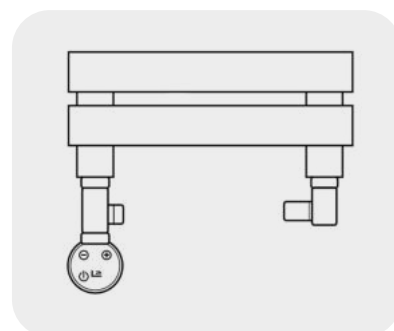

Black

White

Chrome

Recommended configuration using Hybrid valves.

Apollo

Product Code	Water Content (L)	Weight (KG)	Pipe Centres (mm) +/- 2mm	Pipe Centres from Wall (mm) +/- 2mm	Overall Projection (mm) +/- 2mm	Number of Bars
RXAP-0700500	2.5	6.5	465	67.5	85	6
RXAP-1050500	3.7	9.8	465	67.5	85	9
RXAP-1400500	4.9	13	465	67.5	85	12
RXAP-0590900	3.1	9.1	865	67.5	85	5