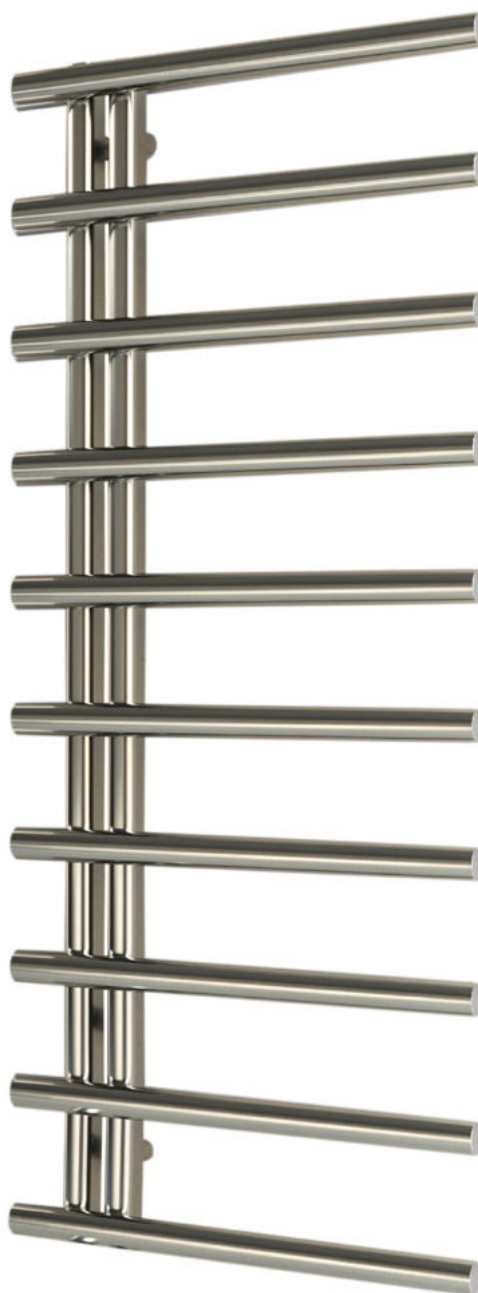

Heating Options

10
Year
Guarantee
on Chrome
& Painted

LIFE
Life Time
Guarantee
on Stainless Steel

Bespoke sizes are available on special order. Please contact the office for more information.

Product Code	Finish	Sizes (mm)		Pipe Centres (mm)	Output $\Delta t50^{\circ}\text{C}$ (Watts/BTU)	Hybrid/ Electric	Price (€) ex VAT.	Price (€) inc VAT.
		Height	Width					
RXOR-0860500-BL	Matt Black	860	500	50	305 / 1040	200W	€709	€851
RXOR-1265500-BL	Matt Black	1265	500	50	440 / 1500	300W	€929	€1,115
RXOR-0860500-SS	Stainless Steel	860	500	50	226 / 771	200W	€1,103	€1,324
RXOR-1265500-SS	Stainless Steel	1265	500	50	326 / 1112	300W	€1,523	€1,828

N.B. For all-electric options, elements will be fitted on the left-hand side, unless otherwise specified.