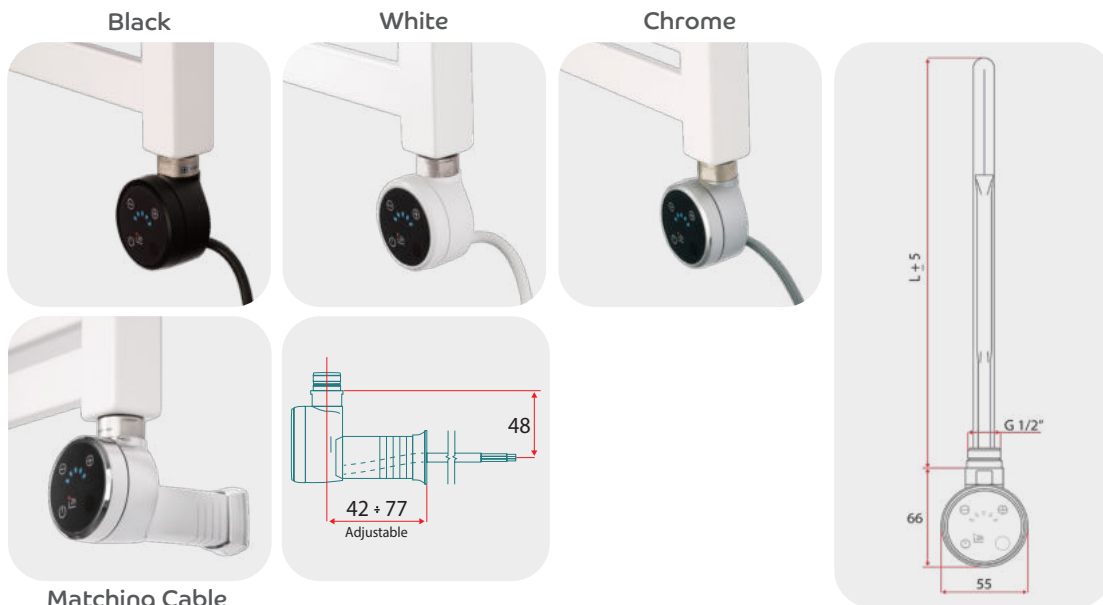

The elements used in Thermostatic Electric options are rated IPX5.

Product Code	Model	Finish	Price (£) ex VAT.	Price (£) inc VAT.
RXEL-120WTHR-CH	120 Watt Thermostatic All Electric	Chrome	£273	£328
RXEL-200WTHR-CH	200 Watt Thermostatic All Electric	Chrome	£273	£328
RXEL-300WTHR-CH	300 Watt Thermostatic All Electric	Chrome	£273	£328
RXEL-400WTHR-CH	400 Watt Thermostatic All Electric	Chrome	£273	£328
RXEL-600WTHR-CH	600 Watt Thermostatic All Electric	Chrome	£273	£328
RXEL-800WTHR-CH	800 Watt Thermostatic All Electric	Chrome	£273	£328
RXEL-120WTHR-WH	120 Watt Thermostatic All Electric	White	£273	£328
RXEL-200WTHR-WH	200 Watt Thermostatic All Electric	White	£273	£328
RXEL-300WTHR-WH	300 Watt Thermostatic All Electric	White	£273	£328
RXEL-400WTHR-WH	400 Watt Thermostatic All Electric	White	£273	£328
RXEL-600WTHR-WH	600 Watt Thermostatic All Electric	White	£273	£328
RXEL-800WTHR-WH	800 Watt Thermostatic All Electric	White	£273	£328
RXEL-120WTHR-BL	120 Watt Thermostatic All Electric	Black	£273	£328
RXEL-200WTHR-BL	200 Watt Thermostatic All Electric	Black	£273	£328
RXEL-300WTHR-BL	300 Watt Thermostatic All Electric	Black	£273	£328
RXEL-400WTHR-BL	400 Watt Thermostatic All Electric	Black	£273	£328
RXEL-600WTHR-BL	600 Watt Thermostatic All Electric	Black	£273	£328
RXEL-800WTHR-BL	800 Watt Thermostatic All Electric	Black	£273	£328

Matching Cable Cover Included

L (mm)	315	275	300	335	365	475
Power (w)	120	200	300	400	600	800