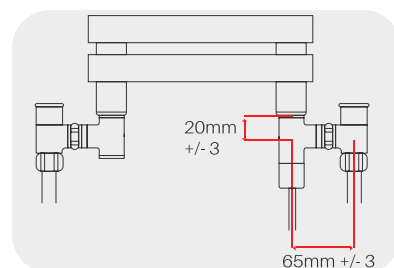

Thermostatic Hybrid Heating

To be added to chosen towel rail

Hybrid Heating (Dual Fuel) kits enable you to use your towel rail on your central heating system or as an electric option, when the central heating is not being used. Simply ask your fitter for operating instructions.

The cost of your chosen Hybrid Heating option should be added to the cost of the radiator. Radiator valves will also be required for Hybrid Radiators (please see pages 77 & 78).

The Thermostatic Hybrid Heating option comes with an adjustable temperature control which regulates the temperature of the radiator and can be used with a compatible remote control – see Pages 79 for options.

The elements used in Thermostatic Hybrid Heating options are rated IPX5.