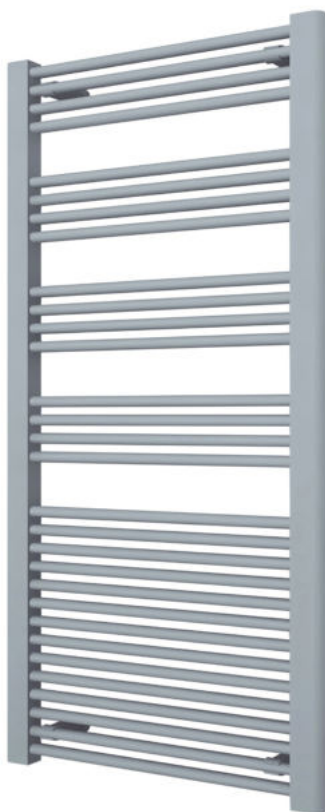

Heating Options

10
Year
Guarantee
on Chrome
& Painted

Bespoke sizes are
available on special
order. Please contact
the office for more
information.

Product Code	Finish	Sizes (mm) Height Width	Pipe Centres (mm)	Output $\Delta t 50^{\circ}\text{C}$ (Watts/BTU)	Hybrid/ Electric	Price (£) ex VAT.	Price (£) inc VAT.
RXTN-0800500-BL	Matt Black	800 500	450	412 / 1406	150W	£217	£261
RXTN-0800600-BL	Matt Black	800 600	550	481 / 1640	150W	£229	£275
RXTN-1200500-BL	Matt Black	1200 500	450	617 / 2106	300W	£268	£322
RXTN-1200600-BL	Matt Black	1200 600	550	719 / 2453	300W	£278	£334
RXTN-1500500-BL	Matt Black	1500 500	450	781 / 2663	400W	£320	£384
RXTN-1500600-BL	Matt Black	1500 600	550	911 / 3106	400W	£347	£417
RXTN-0600800-BL	Matt Black	600 800	750	606 / 2067	200W	£272	£327
RXTN-0800500-BW	Brilliant White	800 500	450	412 / 1406	150W	£217	£261
RXTN-0800600-BW	Brilliant White	800 600	550	481 / 1640	150W	£229	£275
RXTN-1200500-BW	Brilliant White	1200 500	450	617 / 2106	300W	£268	£322
RXTN-1200600-BW	Brilliant White	1200 600	550	719 / 2453	300W	£278	£334
RXTN-1500500-BW	Brilliant White	1500 500	450	781 / 2663	400W	£320	£384
RXTN-1500600-BW	Brilliant White	1500 600	550	911 / 3106	400W	£347	£417
RXTN-0800600-BW	Brilliant White	600 800	750	606 / 2067	200W	£272	£327
RXTN-0800500-BE	Pearl Beige	800 500	450	412 / 1406	150W	£217	£261
RXTN-0800600-BE	Pearl Beige	800 600	550	481 / 1640	150W	£229	£275
RXTN-1200500-BE	Pearl Beige	1200 500	450	617 / 2106	300W	£268	£322
RXTN-1200600-BE	Pearl Beige	1200 600	550	719 / 2453	300W	£278	£334
RXTN-1500500-BE	Pearl Beige	1500 500	450	781 / 2663	400W	£320	£384
RXTN-1500600-BE	Pearl Beige	1500 600	550	911 / 3106	400W	£347	£417
RXTN-0600800-BE	Pearl Beige	600 800	750	606 / 2067	200W	£272	£327
RXTN-0800500-GR	Grey Metallic	800 500	450	412 / 1406	150W	£217	£261
RXTN-0800600-GR	Grey Metallic	800 600	550	481 / 1640	150W	£229	£275
RXTN-1200500-GR	Grey Metallic	1200 500	450	617 / 2106	300W	£268	£322
RXTN-1200600-GR	Grey Metallic	1200 600	550	719 / 2453	300W	£278	£334
RXTN-1500500-GR	Grey Metallic	1500 500	450	781 / 2663	400W	£320	£384
RXTN-1500600-GR	Grey Metallic	1500 600	550	911 / 3106	400W	£347	£417
RXTN-0600800-GR	Grey Metallic	600 800	750	606 / 2067	200W	£272	£327

N.B. For all-electric options, elements will be fitted on the right-hand side, unless otherwise specified.