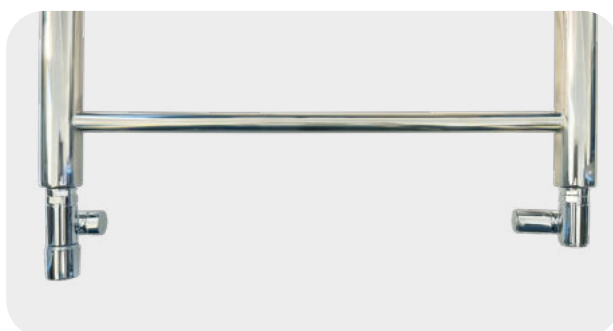

White

Chrome

Side View

Recommended configuration using Hybrid valves.

*White & Chrome Covers Included In Kit

*Black & White T-Piece available on request

2 Year Guarantee on Electric Options

Thermostatic Hybrid Heating