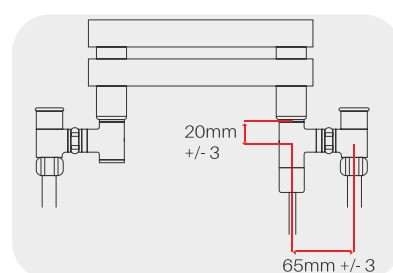

Standard Hybrid Heating

To be added to chosen towel rail

Hybrid Heating (Dual Fuel) kits enable you to use your towel rail on your central heating system or as an electric option, when the central heating is not being used. Simply ask your fitter for operating instructions.

The cost of your chosen Hybrid Heating option should be added to the cost of the radiator. Radiator valves will also be required for Hybrid Radiators (please see pages 77 & 78).

The Standard Hybrid Heating option does not come with an adjustable control. We recommend employing the use of a wall plate controller, so that you are able to adjust the output of your radiator.

The elements used in standard Hybrid Heating options are rated IP55.

Product Code	Model	Finish	Price (£) ex VAT.	Price (£) inc VAT.
RXDF-100WSTD	100 Watt Standard Hybrid Heating Kit	Standard	£95	£115
RXDF-150WSTD	150 Watt Standard Hybrid Heating Kit	Standard	£95	£115
RXDF-200WSTD	200 Watt Standard Hybrid Heating Kit	Standard	£95	£115
RXDF-300WSTD	300 Watt Standard Hybrid Heating Kit	Standard	£95	£115
RXDF-400WSTD	400 Watt Standard Hybrid Heating Kit	Standard	£95	£115
RXDF-600WSTD	600 Watt Standard Hybrid Heating Kit	Standard	£95	£115

Side View

Recommended configuration using Hybrid valves.

*White & Chrome Covers Included In Kit

*Black & White T-Piece available on request

2 Year Guarantee on Electric Options