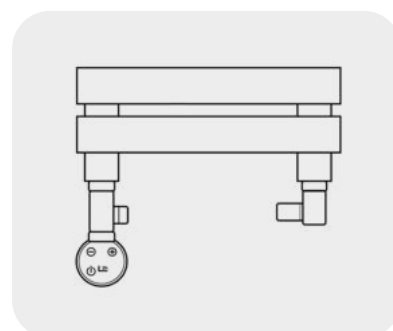

White

Chrome

Side View

Recommended configuration using Hybrid valves.

*White & Chrome Covers Included In Kit

*Black & White T-Piece available on request

2 Year Guarantee on Electric Options

Thermostatic Hybrid Heating