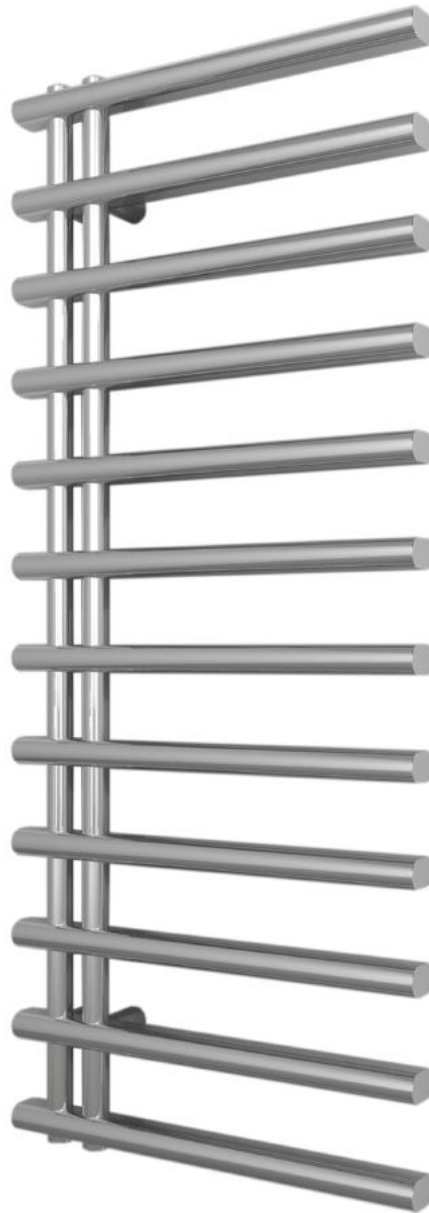

Heating Options

10
Year
Guarantee
on Chrome
& Painted

Bespoke sizes are available on special order. Please contact the office for more information.