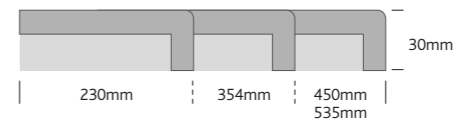

- All Corian® solid surfaces are available in either 12mm or 30mm thicknesses (30mm worktops made using 12mm Corian® and 18mm ply wood core)
- Prices rounded up to the nearest 100mm
- Please state exact length required
- Please state whether you require a 'Pencil' or 'Square' edge finish
- Minimum worktop charge 500mm