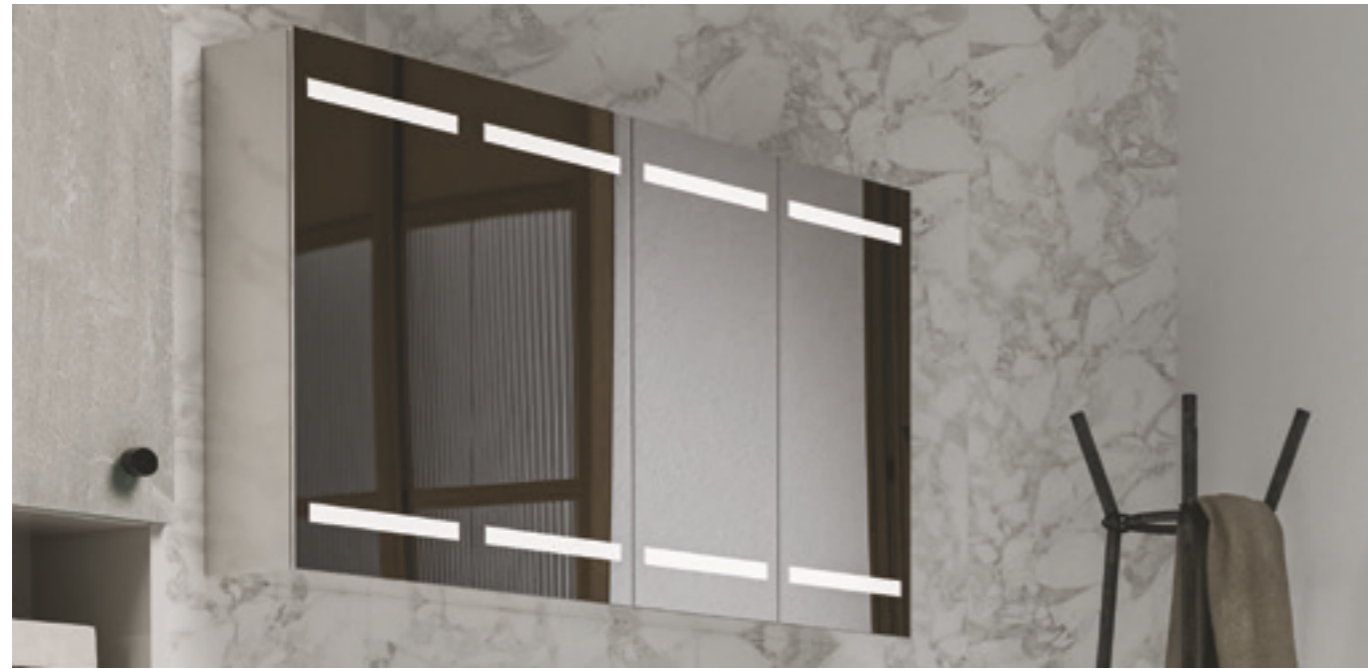

WALL UNITS

Single Door Double Sided Mirror Wall Cabinet

CODE	DIMENSIONS (mm)	PRICE
MSWC300	300 x 150 x 640	£365
MSWC400	400 x 150 x 640	£391
MSWCL300	300 x 185 x 640	£379
MSWCL400	400 x 185 x 640	£403

- Door is handleless and opens underneath
- Please state L/H or R/H hinged
- 2x Removable glass shelves

Single Door Double Sided Mirror Wall Cabinet with Light and Infrared Sensor

CODE	DIMENSIONS (mm)	PRICE
SMWCL300	300 x 150 x 750	£771
SMWCL400	400 x 150 x 750	£839

- Door is handleless and opens underneath
- Please state L/H or R/H hinged
- 2x Removable glass shelves

Double Door Double Sided Mirror Wall Cabinet

CODE	DIMENSIONS (mm)	PRICE
MDWC600	600 x 150 x 640	£602
MDWC700	700 x 150 x 640	£623
MDWC800	800 x 150 x 640	£648
MDWCL600	600 x 185 x 640	£615
MDWCL700	700 x 185 x 640	£636
MDWCL800	800 x 185 x 640	£662

- Door is handleless and opens underneath
- 2x Removable glass shelves

Double Door Double Sided Mirror Wall Cabinet with Light and Infrared Sensor

CODE	DIMENSIONS (mm)	PRICE
DMWCL600	600 x 150 x 750	£1150
DMWCL800	800 x 150 x 750	£1512

with Shaver Point		
DMWCL600S	600 x 150 x 750	£1343
DMWCL800S	800 x 150 x 750	£1706

- Door is handleless and opens underneath
- 2x Removable glass shelves

Triple Door Double Sided Mirror Wall Cabinet

CODE	DIMENSIONS (mm)	PRICE
MDWC1000	1000 x 150 x 640	£925
MDWC1200	1200 x 150 x 640	£956
MDWCL1000	1000 x 185 x 640	£938
MDWCL1200	1200 x 185 x 640	£968

- Door is handleless and opens underneath
- 4x Removable glass shelves

Triple Door Double Sided Mirror Wall Cabinet with Light and Infrared Sensor

CODE	DIMENSIONS (mm)	PRICE
TMWCL1000	1000 x 150 x 750	£1687
TMWCL1200	1200 x 150 x 750	£1821

with Shaver Point		
TMWCL1000S	1000 x 150 x 750	£1881
TMWCL1200S	1200 x 150 x 750	£2013

- Door is handleless and opens underneath
- 4x Removable glass shelves

MIRRORS

Framed Rectangular Mirror

CODE	DIMENSIONS (mm)	PRICE
FM400S	400 x 640	£256
FM500S	500 x 640	£267
FM600S	600 x 640	£276
FM700S	700 x 640	£298
FM800S	800 x 640	£319
FM1000S	1000 x 640	£378
FM1200S	1200 x 640	£435
FM400	400 x 948	£301
FM500	500 x 948	£311
FM600	600 x 948	£321
FM700	700 x 948	£344
FM800	800 x 948	£364
FM1000	1000 x 948	£400

- Supplied with concealed fixings

Polished Round Mirror

CODE	DIMENSIONS (mm)	PRICE
PEMR500	500 x 500	£362
PEMR600	600 x 600	£380

- Please note: back panel is smaller than mirror and only available in white

Polished Rectangular Mirror

CODE	DIMENSIONS (mm)	PRICE
PEM400S	400 x 640	£221
PEM500S	500 x 640	£233
PEM600S	600 x 640	£244
PEM700S	700 x 640	£260
PEM800S	800 x 640	£273
PEM600	600 x 1148	£270
PEM700	700 x 1148	£285
PEM800	800 x 1148	£307

- Mirror is mounted onto a matching carcass colour board
- Supplied with front fixings