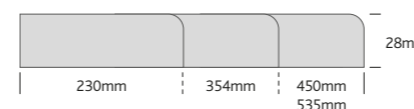

WHITE GLOSS

WHITE CRYSTAL

CARRERA MARBLE