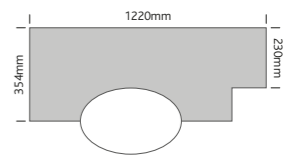

PRICING YOUR CORIAN® WORKTOP

Example	
Corian® worktop 354 x 30 x 1220mm (Based on 535mm price @ £66 per 100mm)	£792
Corian® Semi-counter top basin - white (SCB) Cut-back (SSVT-1CB)	£1086
	£226
Total	£2104